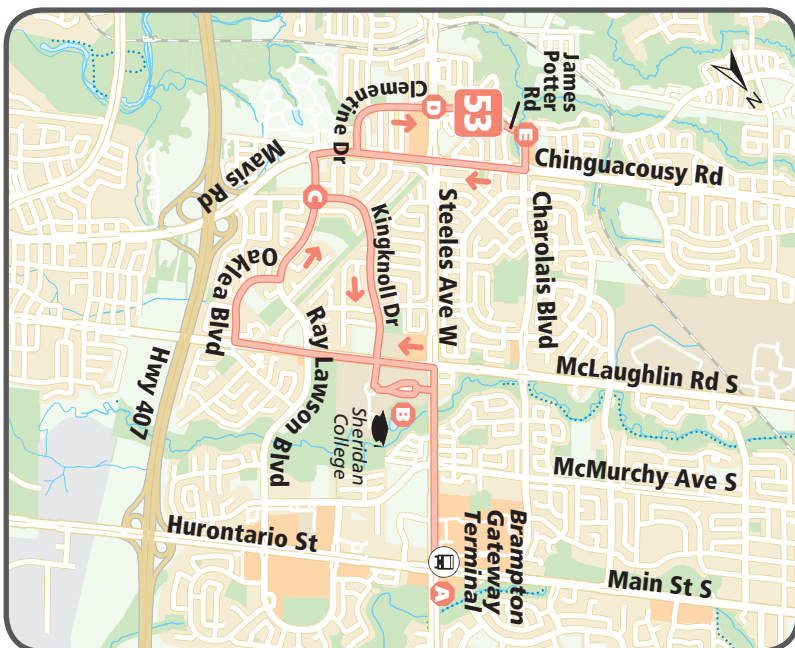

Brampton Gateway Terminal	Sheridan College	Ray Lawson Blvd & Kingknoll Dr	Clementine Dr & Steeles Ave	James Potter Rd & Charolais Blvd
A	B	C	D	E
8:00	8:08	8:17	8:22	8:25
8:30	8:38	8:47	8:52	8:55
9:00	9:10	9:19	9:24	9:27
9:30	9:40	9:49	9:54	9:57
10:00	10:10	10:19	10:24	10:27
10:30	10:40	10:49	10:54	10:57
11:00	11:10	11:19	11:24	11:27
11:30	11:40	11:49	11:54	11:57
12:00	12:12	12:21	12:26	12:29
12:30	12:42	12:51	12:56	12:59
1:00	1:12	1:21	1:26	1:29
1:30	1:42	1:51	1:56	1:59
2:00	2:12	2:21	2:26	2:29
2:30	2:42	2:51	2:56	2:59
3:00	3:12	3:21	3:26	3:29
3:30	3:42	3:51	3:56	3:59
4:00	4:12	4:21	4:26	4:29
4:30	4:42	4:51	4:56	4:59
5:00	5:12	5:21	5:26	5:29
5:30	5:42	5:51	5:56	5:59
6:00	6:12	6:21	6:26	6:29
6:30	6:42	6:51	6:56	6:59
7:00	7:11	7:19	7:23	7:26
7:30	7:41	7:49	7:53	7:56
8:00	8:11	8:19	8:23	8:26
8:30	8:41	8:49	8:53	8:56
9:00	9:11	9:19	9:23	9:26
9:30	9:41	9:49	9:53	9:56
10:00	10:11	10:19	10:23	10:26

While every effort will be made to keep to the timetables, Brampton Transit does not undertake that its buses will be operated in accordance with them, or at all. Brampton Transit will not be responsible for any loss, damage or inconvenience caused by any operating failure or in consequence of any inaccuracies in this timetable.

For more information, call 905-874-2999.
Monday to Friday 7:00 a.m. to 9:00 p.m.
Saturday 7:00 a.m. to 7:00 p.m.
Sunday 9:00 a.m. to 6:00 p.m.

Alternate formats available upon request.

Ray Lawson

Monday – Sunday
Effective: September 4, 2018

53

YOURS. FOR LIFE.

bramptontransit.com