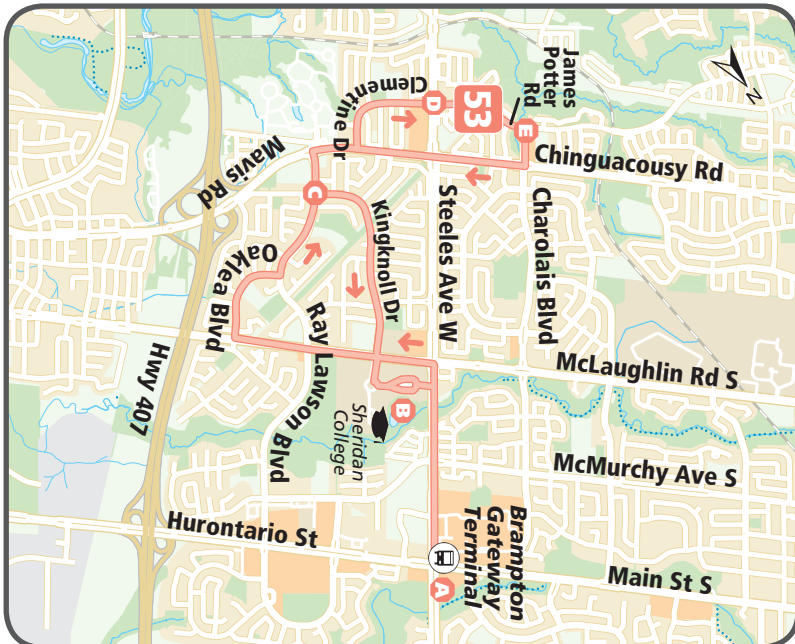

While every effort will be made to keep to the timetables, Brampton Transit does not undertake that its buses will be operated in accordance with them, or at all. Brampton Transit will not be responsible for any loss, damage or inconvenience caused by any operating failure or in consequence of any inaccuracies in this timetable.

For more information, call 905-874-2999.
Monday to Friday 7:00 a.m. to 9:00 p.m.
Saturday 7:00 a.m. to 7:00 p.m.
Sunday 9:00 a.m. to 6:00 p.m.

Alternate formats available upon request.

bramptontransit.com

905.874.2999

Ray Lawson

Monday – Sunday
Effective: April 30, 2018

53