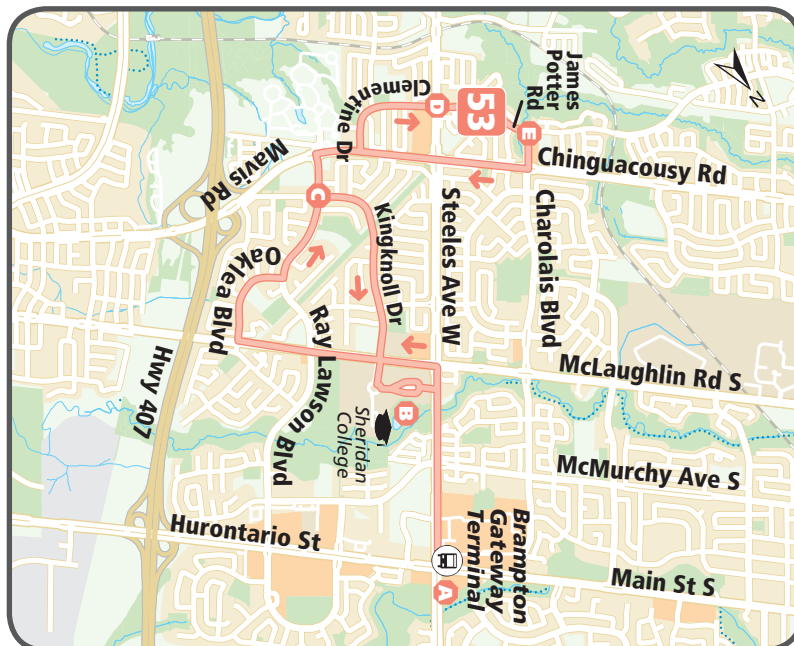

While every effort will be made to keep to the timetables, Brampton Transit does not undertake that its buses will be operated in accordance with them, or at all. Brampton Transit will not be responsible for any loss, damage or inconvenience caused by any operating failure or in consequence of any inaccuracies in this timetable.

For more information, call 905-874-2999.
Monday to Friday 7:00 a.m. to 9:00 p.m.
Saturday 7:00 a.m. to 7:00 p.m.
Sunday 9:00 a.m. to 6:00 p.m.

Alternate formats available upon request.

bramptontransit.com

905.874.2999

Monday – Sunday
Effective: September 5, 2017

Ray Lawson

53