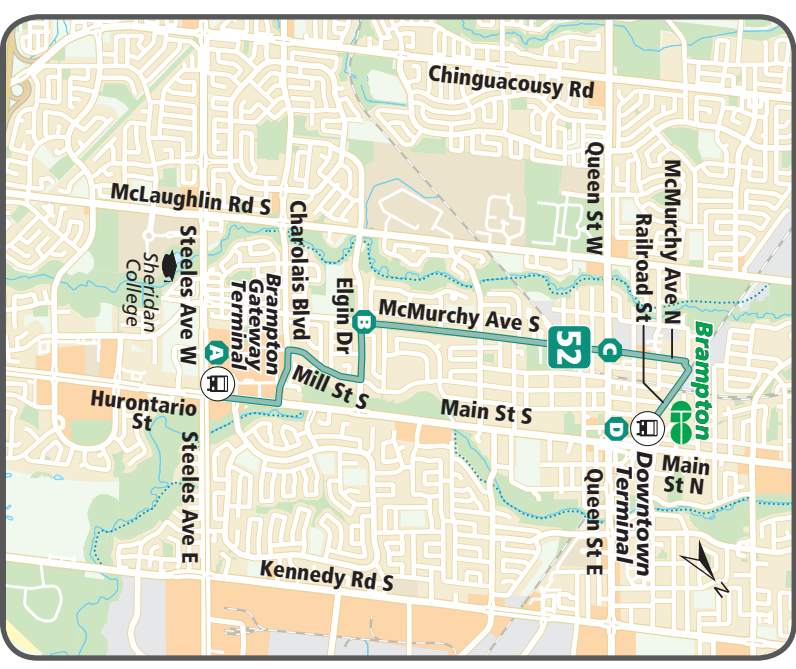

While every effort will be made to keep to the timetables, Brampton Transit does not undertake that its buses will be operated in accordance with them, or at all. Brampton Transit will not be responsible for any loss, damage or inconvenience caused by any operating failure or in consequence of any inaccuracies in this timetable.

For more information, call 905-874-2999.
Monday to Friday 7:00 a.m. to 9:00 p.m.
Saturday 7:00 a.m. to 7:00 p.m.
Sunday 9:00 a.m. to 6:00 p.m.

Alternate formats available upon request.

McMurchy

Monday – Sunday

Effective: September 4, 2018

YOURS. FOR LIFE.

bramptontransit.com

YOURS. FOR LIFE.

bramptontransit.com