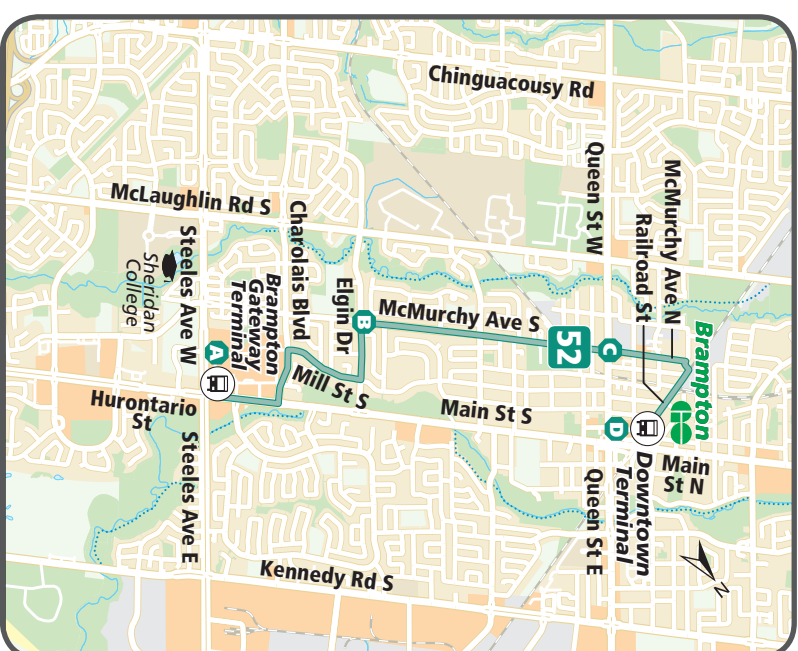

While every effort will be made to keep to the timetables, Brampton Transit does not undertake that its buses will be operated in accordance with them, or at all. Brampton Transit will not be responsible for any loss, damage or inconvenience caused by any operating failure or in consequence of any inaccuracies in this timetable.

For more information, call 905-874-2999.
Monday to Friday 7:00 a.m. to 9:00 p.m.
Saturday 7:00 a.m. to 7:00 p.m.
Sunday 9:00 a.m. to 6:00 p.m.

Alternate formats available upon request.

McMurphy

Monday – Sunday

Effective: October 29, 2018

bramptontransit.com

bramptontransit.com