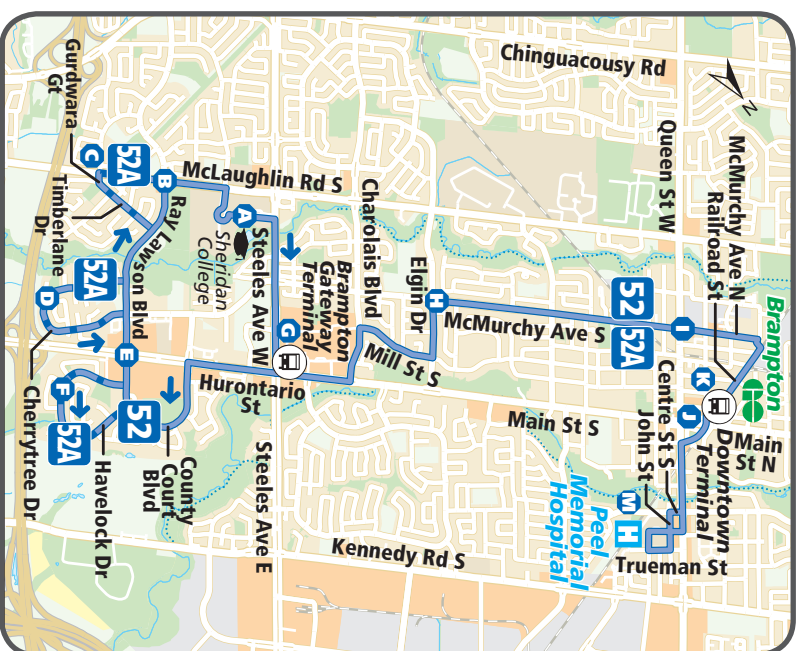

While every effort will be made to keep to the timetables, Brampton Transit does not undertake that its buses will be operated in accordance with them, or at all. Brampton Transit will not be responsible for any loss, damage or inconvenience caused by any operating failure or in consequence of any inaccuracies in this timetable.

For more information, call 905-874-2999.
Monday to Friday 7:00 a.m. to 9:00 p.m.
Saturday 7:00 a.m. to 7:00 p.m.
Sunday 9:00 a.m. to 6:00 p.m.

Alternate formats available upon request.

bramptontransit.com

905.874.2999

52/52A

52/52A

McMurphy

Monday – Sunday

Effective: September 5, 2017

bramptontransit.com

905.874.2999