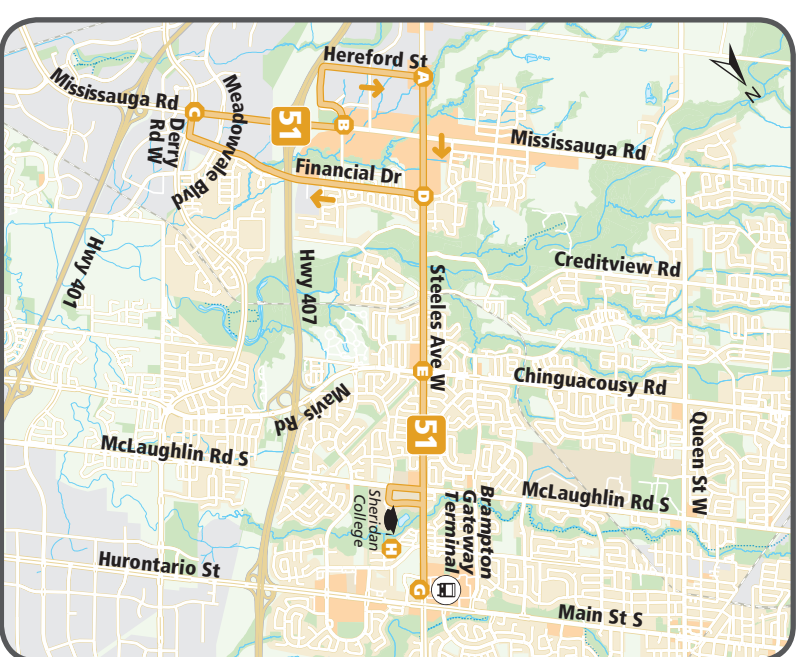

WESTBOUND: Sunday / Holidays						
Brampton Gateway Terminal	Sheridan College	Steeles Ave & Chinguacousy Rd	Steeles Ave & Financial Dr	Derry Rd W & Mississauga Rd	Mississauga Rd & Hereford St	Hereford St & Steeles Ave
G	H	E	D	C	B	A
8:15	8:21	8:25	8:28	8:34	8:37	8:42
9:15	9:21	9:25	9:28	9:34	9:37	9:42
10:15	10:21	10:26	10:29	10:35	10:38	10:43
11:15	11:21	11:26	11:29	11:35	11:38	11:43
12:15	12:21	12:26	12:30	12:36	12:39	12:44
1:15	1:21	1:26	1:30	1:36	1:39	1:44
2:15	2:21	2:26	2:30	2:36	2:39	2:44
3:15	3:21	3:26	3:30	3:36	3:39	3:44
4:15	4:21	4:26	4:30	4:36	4:39	4:44
5:15	5:21	5:26	5:30	5:36	5:39	5:44
6:15	6:21	6:26	6:30	6:36	6:39	6:44
7:15	7:21	7:26	7:30	7:36	7:39	7:44
8:15	8:21	8:26	8:30	8:36	8:39	8:44
9:15	9:21	9:26	9:30	9:36	9:39	9:44
10:15	10:21	10:26	10:30	10:36	10:39	10:44
11:15	11:21	11:26	11:30	11:36	11:39	11:44

51

51

Hereford

Monday – Sunday

Effective: September 4, 2018

While every effort will be made to keep to the timetables, Brampton Transit does not undertake that its buses will be operated in accordance with them, or at all. Brampton Transit will not be responsible for any loss, damage or inconvenience caused by any operating failure or in consequence of any inaccuracies in this timetable.

For more information, call 905-874-2999.
Monday to Friday 7:00 a.m. to 9:00 p.m.
Saturday 7:00 a.m. to 7:00 p.m.
Sunday 9:00 a.m. to 6:00 p.m.

Alternate formats available upon request.

YOURS. FOR LIFE.

bramptontransit.com

YOURS. FOR LIFE.

bramptontransit.com