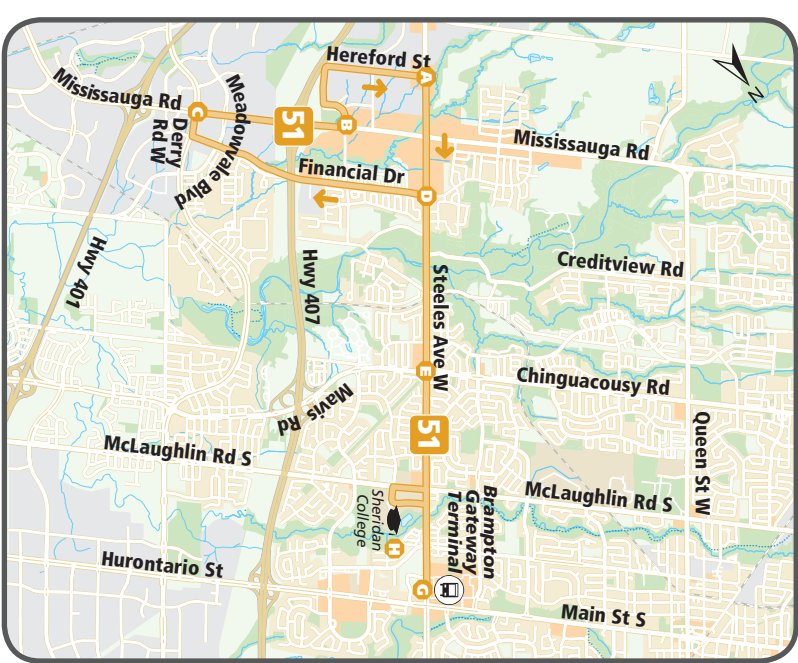

WESTBOUND: Sunday / Holidays						
Brampton Gateway Terminal	Sheridan College	Steeles Ave & Chinguacousy Rd	Steeles Ave & Financial Dr	Derry Rd W & Mississauga Rd	Mississauga Rd & Hereford St	Hereford St & Steeles Ave
G	H	E	D	C	B	A
8:15	8:21	8:25	8:28	8:34	8:37	8:42
9:15	9:21	9:25	9:28	9:34	9:37	9:42
10:15	10:21	10:26	10:29	10:35	10:38	10:43
11:15	11:21	11:26	11:29	11:35	11:38	11:43
12:15	12:21	12:26	12:30	12:36	12:39	12:44
1:15	1:21	1:26	1:30	1:36	1:39	1:44
2:15	2:21	2:26	2:30	2:36	2:39	2:44
3:15	3:21	3:26	3:30	3:36	3:39	3:44
4:15	4:21	4:26	4:30	4:36	4:39	4:44
5:15	5:21	5:26	5:30	5:36	5:39	5:44
6:15	6:21	6:26	6:30	6:36	6:39	6:44
7:15	7:21	7:26	7:30	7:36	7:39	7:44
8:15	8:21	8:26	8:30	8:36	8:39	8:44
9:15	9:21	9:26	9:30	9:36	9:39	9:44
10:15	10:21	10:26	10:30	10:36	10:39	10:44
11:15	11:21	11:26	11:30	11:36	11:39	11:44

While every effort will be made to keep to the timetables, Brampton Transit does not undertake that its buses will be operated in accordance with them, or at all. Brampton Transit will not be responsible for any loss, damage or inconvenience caused by any operating failure or in consequence of any inaccuracies in this timetable.

For more information, call 905-874-2999.
Monday to Friday 7:00 a.m. to 9:00 p.m.
Saturday 7:00 a.m. to 7:00 p.m.
Sunday 9:00 a.m. to 6:00 p.m.

Alternate formats available upon request.

bramptontransit.com

905.874.2999

51

51

Hereford

Monday – Sunday

Effective: January 8, 2018

bramptontransit.com

905.874.2999