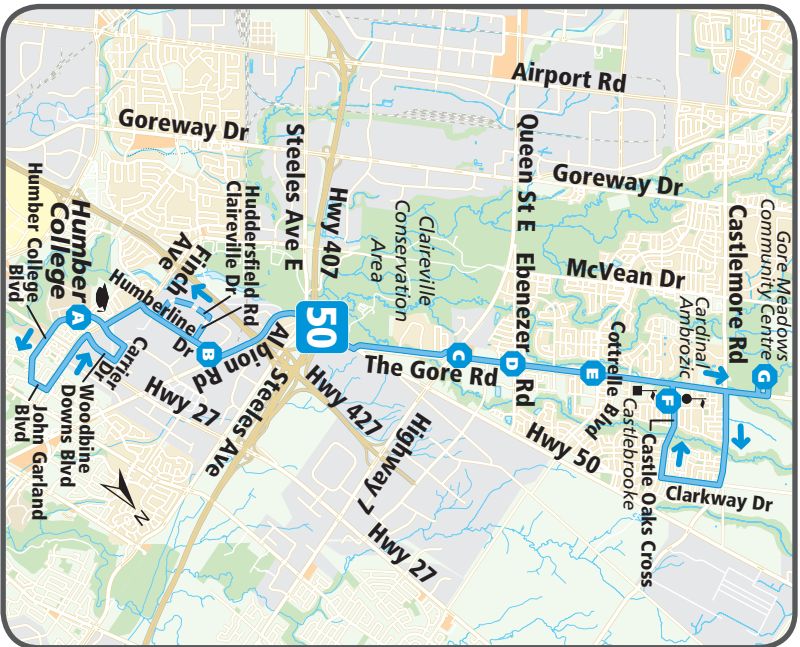

Gore Road

Monday – Sunday

Effective: September 4, 2018

While every effort will be made to keep to the timetables, Brampton Transit does not undertake that its buses will be operated in accordance with them, or at all. Brampton Transit will not be responsible for any loss, damage or inconvenience caused by any operating failure or in consequence of any inaccuracies in this timetable.

For more information, call 905-874-2999.
Monday to Friday 7:00 a.m. to 9:00 p.m.
Saturday 7:00 a.m. to 7:00 p.m.
Sunday 9:00 a.m. to 6:00 p.m.

Alternate formats available upon request.

YOURS. FOR LIFE.

bramptontransit.com

YOURS. FOR LIFE.

bramptontransit.com