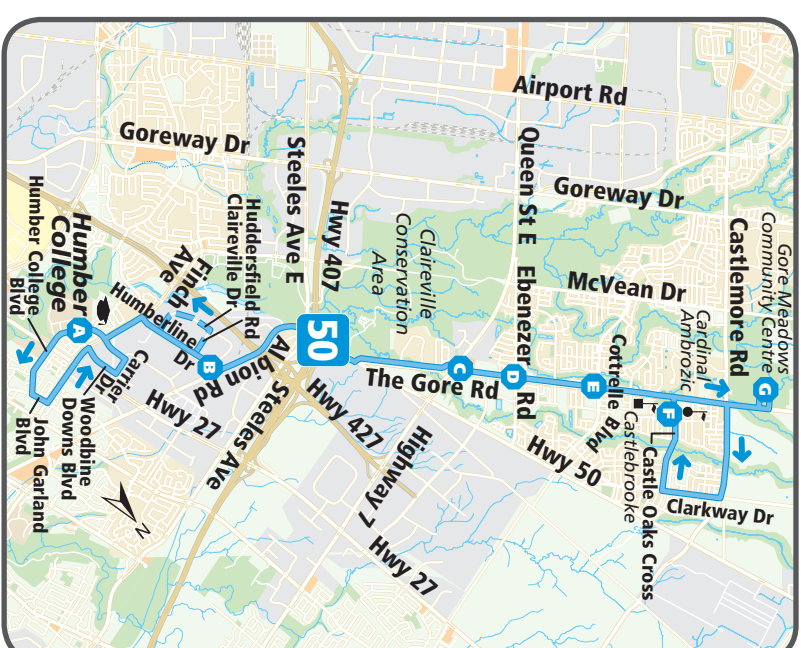

SOUTHBOUND: Sunday / Holidays				
Gore Meadows Community Centre	The Gore Rd & Cottrelle Blvd	The Gore Rd & Ebenezer Rd	The Gore Rd & Queen St	Humber College
G	E	D	C	A
7:25	7:38	7:41	7:45	7:57
7:55	8:08	8:11	8:15	8:27
8:25	8:38	8:41	8:45	8:57
8:55	9:08	9:11	9:15	9:27
9:25	9:38	9:41	9:45	9:57
9:55	10:08	10:11	10:15	10:27
10:25	10:38	10:41	10:45	10:57
10:55	11:08	11:11	11:15	11:27
11:25	11:38	11:41	11:45	11:57
11:55	12:08	12:11	12:15	12:27
12:25	12:38	12:41	12:45	12:57
12:55	1:08	1:11	1:15	1:27
1:25	1:38	1:41	1:45	1:57
1:55	2:08	2:11	2:15	2:27
2:25	2:38	2:41	2:45	2:57
2:55	3:08	3:11	3:15	3:27
3:25	3:38	3:41	3:45	3:57
3:55	4:08	4:11	4:15	4:27
4:25	4:38	4:41	4:45	4:57
4:55	5:08	5:11	5:15	5:27
5:25	5:38	5:41	5:45	5:57
5:55	6:08	6:11	6:15	6:27
6:25	6:38	6:41	6:45	6:57
6:45	6:58			
7:10	7:21	7:24	7:28	7:40
7:50	8:01	8:04	8:08	8:20
8:30	8:41	8:44	8:48	9:00
9:10	9:21	9:24	9:28	9:40
9:50	10:01	10:04	10:08	10:20
10:30	10:41	10:44	10:48	11:00
11:00	11:11			
11:40	11:51			

Gore Road

Monday – Sunday

Effective: April 30, 2018

While every effort will be made to keep to the timetables, Brampton Transit does not undertake that its buses will be operated in accordance with them, or at all. Brampton Transit will not be responsible for any loss, damage or inconvenience caused by any operating failure or in consequence of any inaccuracies in this timetable.

For more information, call 905-874-2999.
Monday to Friday 7:00 a.m. to 9:00 p.m.
Saturday 7:00 a.m. to 7:00 p.m.
Sunday 9:00 a.m. to 6:00 p.m.

Alternate formats available upon request.