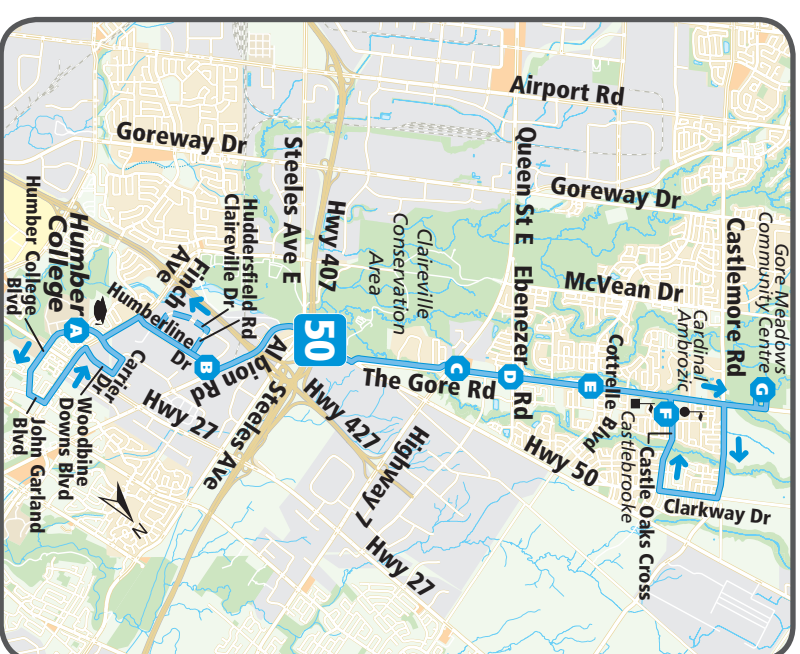

NORTHBOUND: Sunday / Holidays					
Humber College	Humberline Loop	The Gore Rd & Queen St	The Gore Rd & Ebenezer Rd	The Gore Rd & Cottrelle Blvd	Gore Meadows Community Centre
A	B	C	D	E	G
		7:57	8:00	8:03	8:10
8:05	8:15	8:27	8:30	8:33	8:40
8:35	8:45	8:57	9:00	9:03	9:10
9:05	9:15	9:27	9:30	9:33	9:40
9:35	9:45	9:57	10:00	10:03	10:10
10:05	10:16	10:28	10:31	10:34	10:41
10:35	10:46	10:58	11:01	11:04	11:11
11:05	11:16	11:28	11:31	11:34	11:41
11:35	11:46	11:58	12:01	12:04	12:11
12:05	12:16	12:28	12:31	12:34	12:41
12:35	12:46	12:58	1:01	1:04	1:11
1:05	1:17	1:28	1:31	1:34	1:41
1:35	1:47	1:58	2:01	2:04	2:11
2:05	2:17	2:28	2:31	2:34	2:41
2:35	2:47	2:58	3:01	3:04	3:11
3:05	3:17	3:28	3:31	3:34	3:41
3:35	3:47	3:58	4:01	4:04	4:11
4:05	4:17	4:28	4:31	4:34	4:41
4:35	4:47	4:58	5:01	5:04	5:11
5:05	5:16	5:27	5:30	5:33	5:40
5:35	5:46	5:57	6:00	6:03	6:10
6:05	6:16	6:27	6:30	6:33	6:40
6:35	6:46	6:57	7:00	7:03	7:10
7:05	7:16	7:27	7:30	7:33	7:40
7:45	7:56	8:07	8:10	8:13	8:20
8:25	8:36	8:47	8:50	8:53	9:00
9:05	9:16	9:27	9:30	9:33	9:40
9:45	9:56	10:07	10:10	10:13	10:20
10:25	10:35	10:46	10:49	10:52	10:59
11:05	11:15	11:26	11:29	11:32	11:39

# Gore Road

Monday – Sunday

Effective: March 5, 2018

bramptontransit.com

905.874.2999