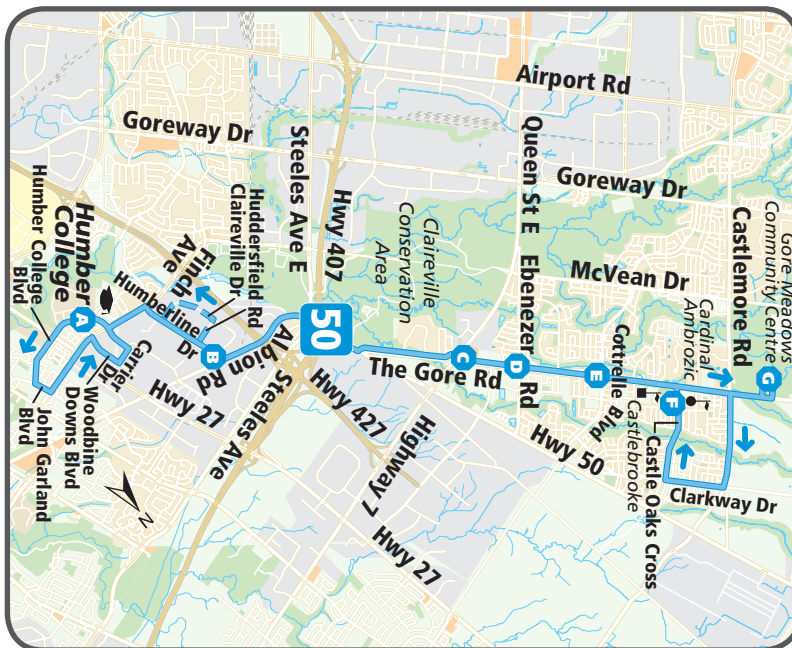

While every effort will be made to keep to the timetables, Brampton Transit does not undertake that its buses will be operated in accordance with them, or at all. Brampton Transit will not be responsible for any loss, damage or inconvenience caused by any operating failure or in consequence of any inaccuracies in this timetable.

For more information, call 905-874-2999.
Monday to Friday 7:00 a.m. to 9:00 p.m.
Saturday 7:00 a.m. to 7:00 p.m.
Sunday 9:00 a.m. to 6:00 p.m.

Alternate formats available upon request.

Monday – Sunday
Effective: October 30, 2017

Gore Road

50