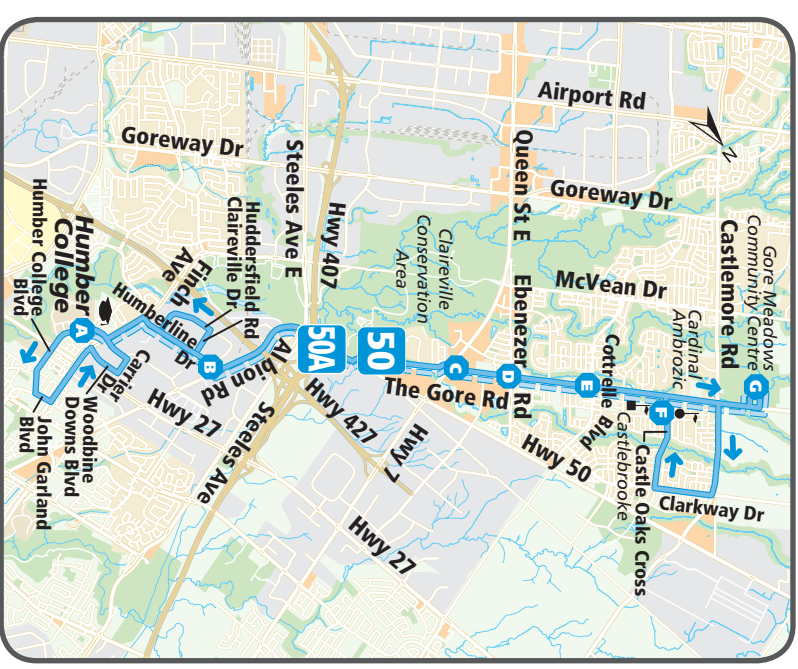

50/50A

50/50A

Gore Road

Monday – Sunday

Effective: September 3, 2019

While every effort will be made to keep to the timetables, Brampton Transit does not undertake that its buses will be operated in accordance with them, or at all. Brampton Transit will not be responsible for any loss, damage or inconvenience caused by any operating failure or in consequence of any inaccuracies in this timetable. Timings highlighted in blue indicate the trip is in a.m. hours. Timings highlighted in red indicate the trip is in p.m. hours.

For more information, call 905-874-2999.
Monday to Friday 7:00 a.m. to 9:00 p.m.
Saturday 7:00 a.m. to 7:00 p.m.
Sunday 9:00 a.m. to 6:00 p.m.

Alternate formats available upon request.

YOURS. FOR LIFE.

bramptontransit.com

YOURS. FOR LIFE.

bramptontransit.com