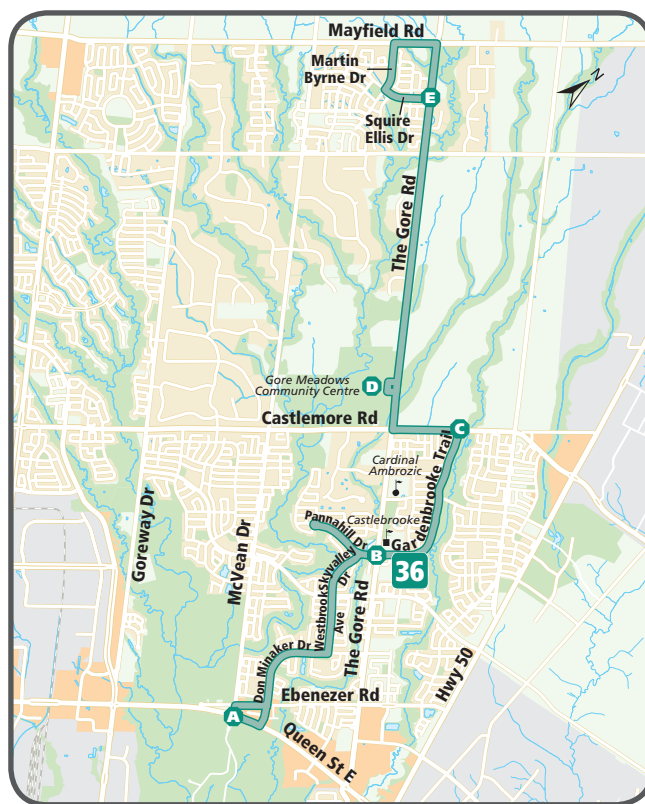

NORTHBOUND: Monday-Friday

McVean Dr & Queen St E	Pannahill Dr & The Gore Rd	Castlemore Rd & Gardenbrooke Tr	Gore Meadows Community Centre	Squire Ellis Dr & The Gore Rd
A	B	C	D	E
			5:35	5:44
6:08	6:18	6:22	6:33	6:42
7:09	7:20	7:24	7:35	7:44
8:09	8:20	8:24	8:35	8:44
9:10	9:20	9:24	9:34	9:43
10:10	10:19	10:23	10:33	10:42
11:10	11:19	11:23	11:33	11:42
12:11	12:20	12:24	12:34	12:43
1:11	1:20	1:24	1:31	1:40
2:11	2:20	2:24	2:31	2:40
3:11	3:20	3:25	3:31	3:40
4:11	4:21	4:26	4:32	4:41
5:11	5:22	5:27	5:33	5:42
6:11	6:21	6:25	6:31	6:40
7:11	7:21	7:25	7:31	7:40
8:11	8:21	8:25	8:31	8:40

SOUTHBOUND: Monday-Friday

Squire Ellis Dr & The Gore Rd	Gore Meadows Community Centre	Castlemore Rd & Gardenbrooke Tr	Pannahill Dr & The Gore Rd	McVean Dr & Queen St E
E	D	C	B	A
5:44	5:50	5:53	5:57	6:07
6:43	6:49	6:53	6:58	7:08
7:44	7:50	7:54	7:59	8:09
8:44	8:50	8:54	8:59	9:09
9:44	9:50	9:54	9:59	10:09
10:43	10:49	10:53	10:58	11:08
11:44	11:50	11:54	11:59	12:09
12:44	12:51	12:55	1:00	1:10
1:41	1:51	1:55	2:00	2:10
2:40	2:50	2:54	2:59	3:09
3:40	3:50	3:54	3:59	4:09
4:41	4:51	4:55	5:00	5:10
5:42	5:52	5:56	6:01	6:11
6:41	6:51	6:55	7:00	7:10
7:41	7:51	7:55	8:00	8:10

36

36

Gardenbrooke

Monday – Friday

Effective: September 4, 2018

While every effort will be made to keep to the timetables, Brampton Transit does not undertake that its buses will be operated in accordance with them, or at all. Brampton Transit will not be responsible for any loss, damage or inconvenience caused by any operating failure or in consequence of any inaccuracies in this timetable.

For more information, call 905-874-2999.
 Monday to Friday 7:00 a.m. to 9:00 p.m.
 Saturday 7:00 a.m. to 7:00 p.m.
 Sunday 9:00 a.m. to 6:00 p.m.

Alternate formats available upon request.

notes

Route 36 does not operate on Saturdays, Sundays or Holidays.