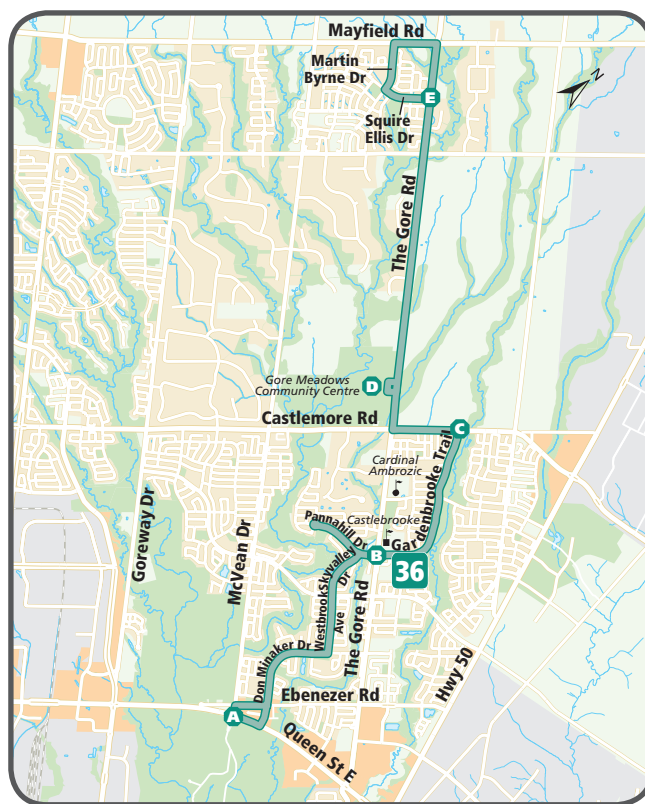

36

36

Gardenbrooke

Monday – Friday

Effective: March 5, 2018

While every effort will be made to keep to the timetables, Brampton Transit does not undertake that its buses will be operated in accordance with them, or at all. Brampton Transit will not be responsible for any loss, damage or inconvenience caused by any operating failure or in consequence of any inaccuracies in this timetable.

For more information, call 905-874-2999.

Monday to Friday 7:00 a.m. to 9:00 p.m.

Saturday 7:00 a.m. to 7:00 p.m.

Sunday 9:00 a.m. to 6:00 p.m.

Alternate formats available upon request.

notes

Route 36 does not operate on Saturdays, Sundays or Holidays.

BRAMPTON
Flower City

bramptontransit.com

905.874.2999

bramptontransit.com

905.874.2999