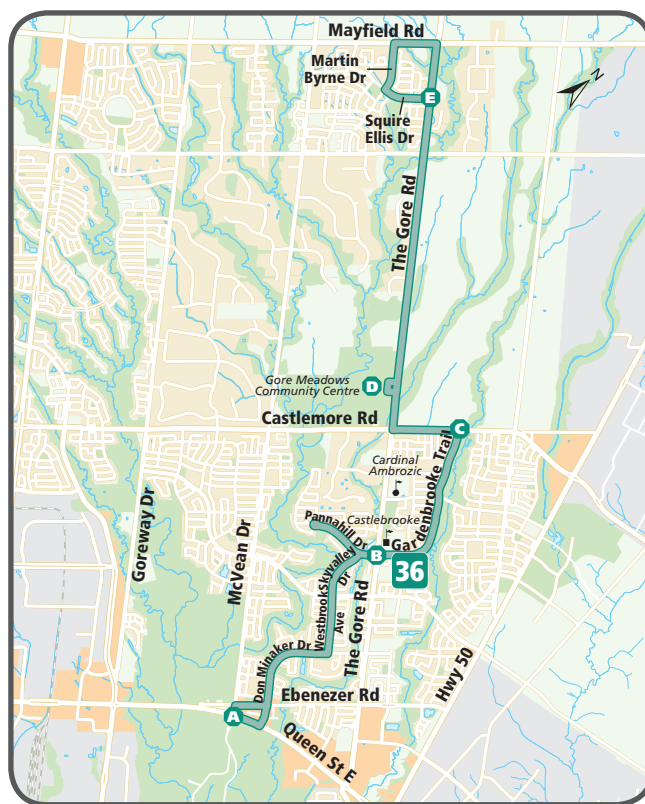

36

36

Gardenbrooke

Monday – Friday

Effective: October 30, 2017

While every effort will be made to keep to the timetables, Brampton Transit does not undertake that its buses will be operated in accordance with them, or at all. Brampton Transit will not be responsible for any loss, damage or inconvenience caused by any operating failure or in consequence of any inaccuracies in this timetable.

For more information, call 905-874-2999.

Monday to Friday 7:00 a.m. to 9:00 p.m.

Saturday 7:00 a.m. to 7:00 p.m.

Sunday 9:00 a.m. to 6:00 p.m.

Alternate formats available upon request.

notes

Route 36 does not operate on Saturdays, Sundays or Holidays.

BRAMPTON
Flower City

bramptontransit.com

905.874.2999

bramptontransit.com

905.874.2999