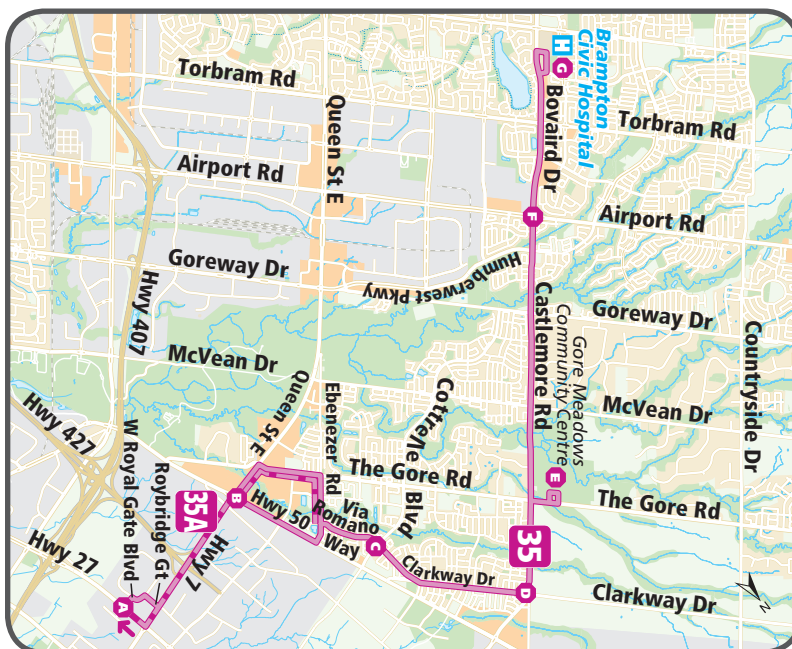

SOUTHBOUND: Sunday / Holidays					
Brampton Civic Hospital	Airport Rd & Bovaird Dr	Gore Meadows Community Centre	Clarkway Dr & Castlemore Rd	Clarkway Dr & Cottrelle Blvd	Queen St & Highway 50
G	F	E	D	C	B
8:50	8:55	9:07	9:11	9:18	9:26
9:30	9:35	9:47	9:51	9:58	10:06
10:10	10:15	10:27	10:31	10:38	10:46
10:50	10:55	11:07	11:11	11:18	11:26
11:30	11:35	11:47	11:51	11:58	12:06
12:10	12:15	12:27	12:31	12:38	12:46
12:50	12:55	1:07	1:11	1:18	1:26
1:30	1:35	1:47	1:51	1:58	2:06
2:12	2:17	2:29	2:33	2:40	2:48
2:52	2:57	3:09	3:13	3:20	3:28
3:32	3:37	3:49	3:53	4:00	4:08
4:11	4:16	4:28	4:32	4:39	4:47
4:51	4:56	5:08	5:12	5:19	5:27
5:31	5:36	5:48	5:52	5:59	6:07
6:11	6:16	6:28	6:32	6:39	6:47
6:51	6:56	7:08	7:12	7:19	7:27
7:31	7:36	7:48	7:52	7:59	8:07

While every effort will be made to keep to the timetables, Brampton Transit does not undertake that its buses will be operated in accordance with them, or at all. Brampton Transit will not be responsible for any loss, damage or inconvenience caused by any operating failure or in consequence of any inaccuracies in this timetable.

For more information, call 905-874-2999.

Monday to Friday 7:00 a.m. to 9:00 p.m.
Saturday 7:00 a.m. to 7:00 p.m.
Sunday 9:00 a.m. to 6:00 p.m.

Alternate formats available upon request.

bramptontransit.com

905.874.2999

Monday – Sunday
Effective: September 5, 2017

Clarkway

35/35A