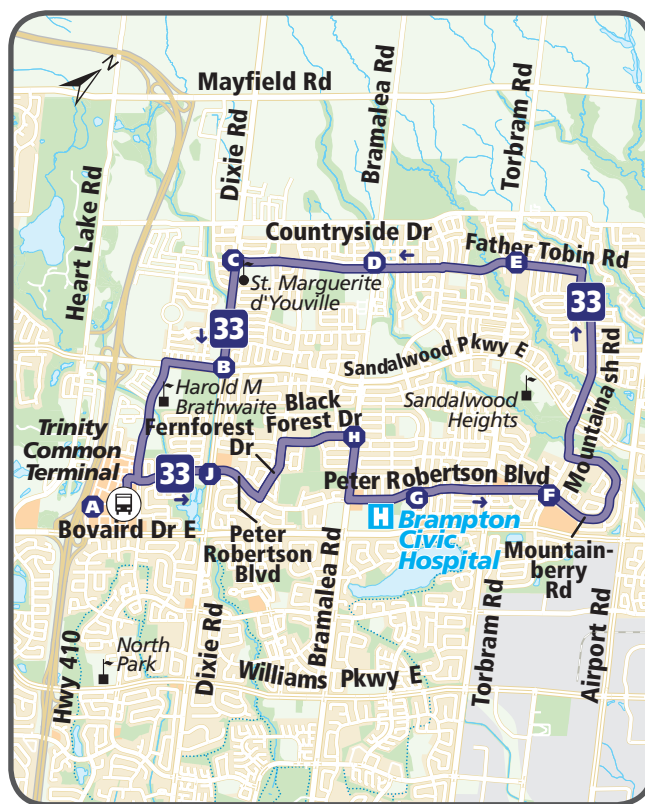

33

33

notes

Route 33 does not operate on Sundays or Holidays.

While every effort will be made to keep to the timetables, Brampton Transit does not undertake that its buses will be operated in accordance with them, or at all. Brampton Transit will not be responsible for any loss, damage or inconvenience caused by any operating failure or in consequence of any inaccuracies in this timetable.

For more information, call 905-874-2999.
Monday to Friday 7:00 a.m. to 9:00 p.m.
Saturday 7:00 a.m. to 7:00 p.m.
Sunday 9:00 a.m. to 6:00 p.m.

Alternate formats available upon request.

Peter Robertson

Monday – Saturday

Effective: September 5, 2017

bramptontransit.com

905.874.2999

bramptontransit.com

905.874.2999