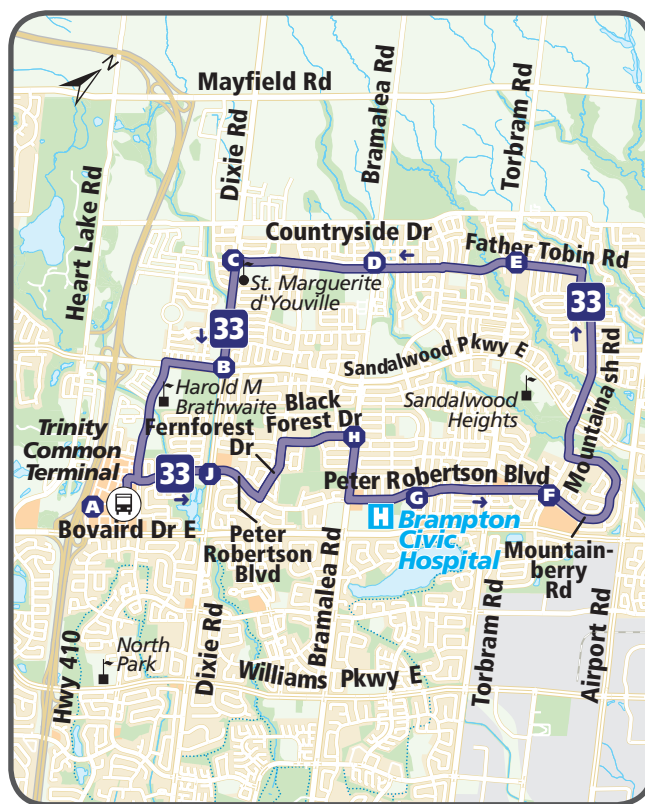

33

33

notes

Route 33 does not operate on Sundays or Holidays.

While every effort will be made to keep to the timetables, Brampton Transit does not undertake that its buses will be operated in accordance with them, or at all. Brampton Transit will not be responsible for any loss, damage or inconvenience caused by any operating failure or in consequence of any inaccuracies in this timetable.

For more information, call 905-874-2999.
Monday to Friday 7:00 a.m. to 9:00 p.m.
Saturday 7:00 a.m. to 7:00 p.m.
Sunday 9:00 a.m. to 6:00 p.m.

Alternate formats available upon request.

Peter Robertson

Monday – Saturday

Effective: March 5, 2018

bramptontransit.com

905.874.2999

bramptontransit.com

905.874.2999