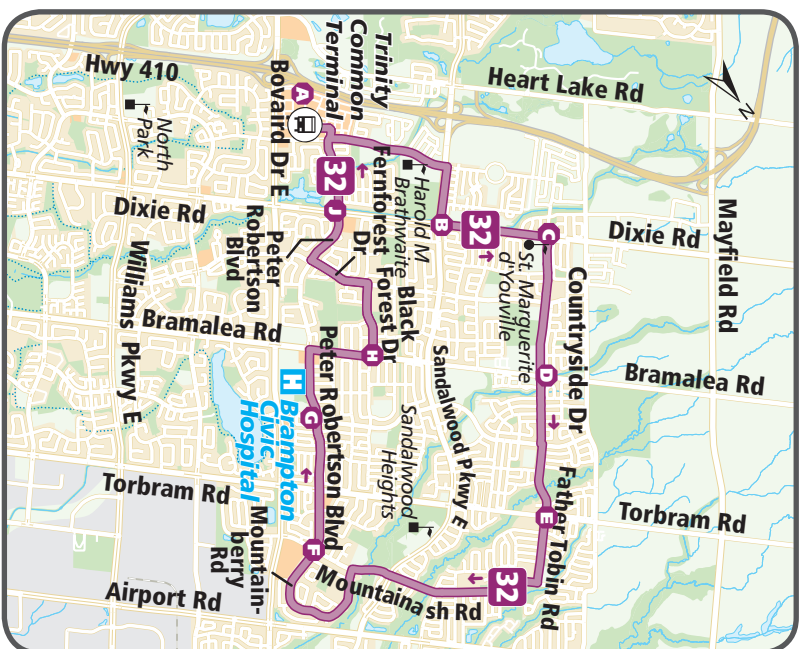

While every effort will be made to keep to the timetables, Brampton Transit does not undertake that its buses will be operated in accordance with them, or at all. Brampton Transit will not be responsible for any loss, damage or inconvenience caused by any operating failure or in consequence of any inaccuracies in this timetable.

For more information, call 905-874-2999.
Monday to Friday 7:00 a.m. to 9:00 p.m.
Saturday 7:00 a.m. to 7:00 p.m.
Sunday 9:00 a.m. to 6:00 p.m.

Alternate formats available upon request.

32

32

Father Tobin

Monday – Sunday
Effective: September 4, 2018

YOURS. FOR LIFE.

bramptontransit.com

YOURS. FOR LIFE.

bramptontransit.com