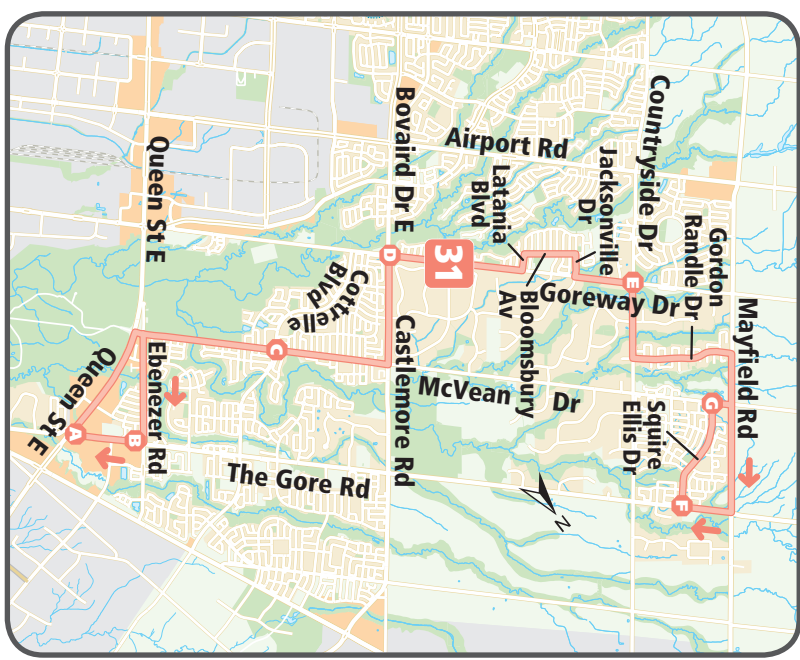

SOUTHBOUND: Sunday / Holidays

McVean Dr & Squire Ellis Dr	Goreway Dr & Countryside Dr	Goreway Dr & Castlemore Rd	McVean Dr & Cottrelle Blvd	The Gore Rd & Ebenezer Rd	The Gore Rd & Queen St
G	E	D	C	B	A
8:55	9:02	9:09	9:14	9:22	9:25
10:00	10:07	10:14	10:19	10:27	10:30
11:05	11:12	11:19	11:25	11:33	11:36
12:10	12:17	12:24	12:30	12:38	12:41
1:16	1:23	1:30	1:35	1:45	1:48
2:20	2:27	2:34	2:39	2:49	2:52
3:25	3:32	3:39	3:44	3:54	3:57
4:30	4:37	4:44	4:49	4:59	5:02
5:35	5:42	5:49	5:54	6:03	6:06
6:40	6:47	6:54	6:59	7:07	7:10

While every effort will be made to keep to the timetables, Brampton Transit does not undertake that its buses will be operated in accordance with them, or at all. Brampton Transit will not be responsible for any loss, damage or inconvenience caused by any operating failure or in consequence of any inaccuracies in this timetable.

For more information, call 905-874-2999.
Monday to Friday 7:00 a.m. to 9:00 p.m.
Saturday 7:00 a.m. to 7:00 p.m.
Sunday 9:00 a.m. to 6:00 p.m.

Alternate formats available upon request.

McVean

Monday – Sunday
Effective: September 4, 2018

YOURS. FOR LIFE.

bramptontransit.com

YOURS. FOR LIFE.

bramptontransit.com