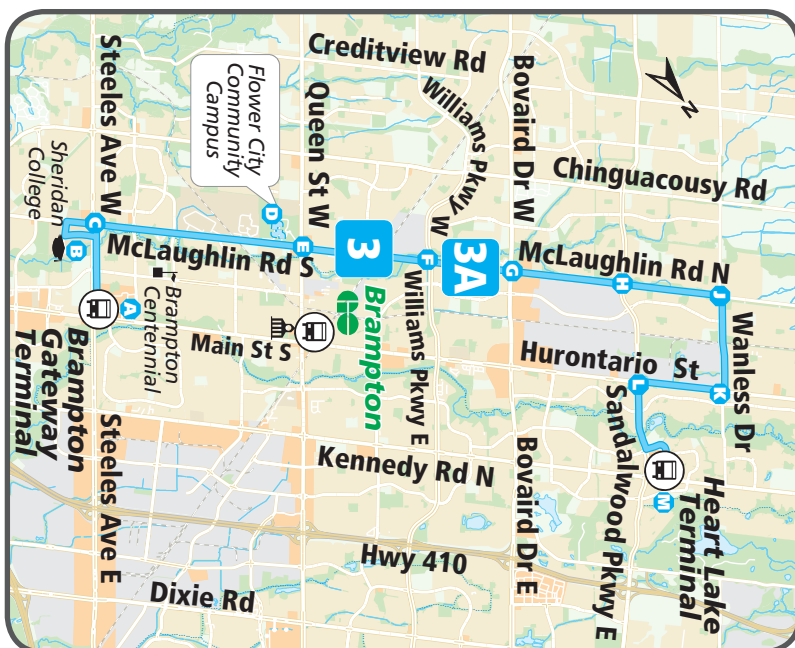

While every effort will be made to keep to the timetables, Brampton Transit does not undertake that its buses will be operated in accordance with them, or at all. Brampton Transit will not be responsible for any loss, damage or inconvenience caused by any operating failure or in consequence of any inaccuracies in this timetable.

For more information, call 905-874-2999.
Monday to Friday 7:00 a.m. to 9:00 p.m.
Saturday 7:00 a.m. to 7:00 p.m.
Sunday 9:00 a.m. to 6:00 p.m.

Alternate formats available upon request.

bramptontransit.com

905.874.2999

Monday – Sunday
Effective: March 5, 2018

McLaughlin

3/3A