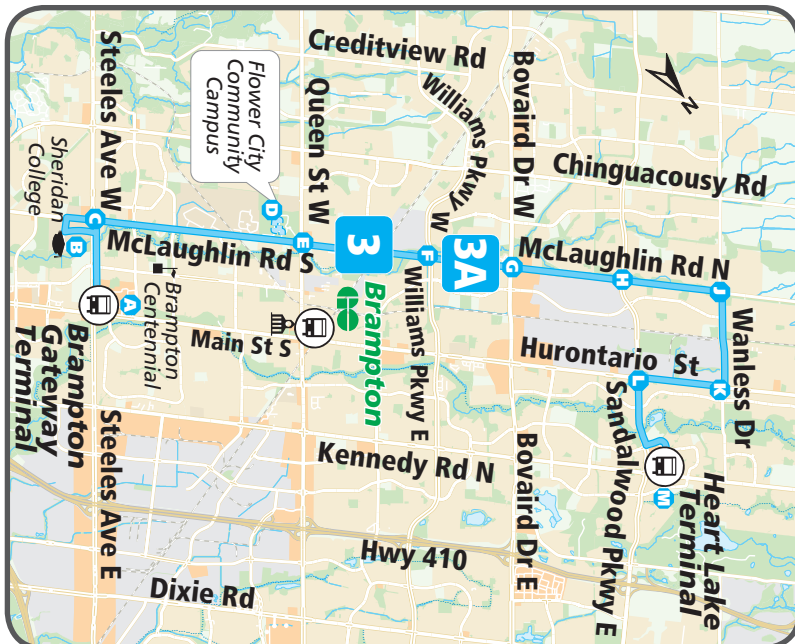

While every effort will be made to keep to the timetables, Brampton Transit does not undertake that its buses will be operated in accordance with them, or at all. Brampton Transit will not be responsible for any loss, damage or inconvenience caused by any operating failure or in consequence of any inaccuracies in this timetable.

For more information, call 905-874-2999.
Monday to Friday 7:00 a.m. to 9:00 p.m.
Saturday 7:00 a.m. to 7:00 p.m.
Sunday 9:00 a.m. to 6:00 p.m.

Alternate formats available upon request.

Monday – Sunday
Effective: October 30, 2017

McLaughlin