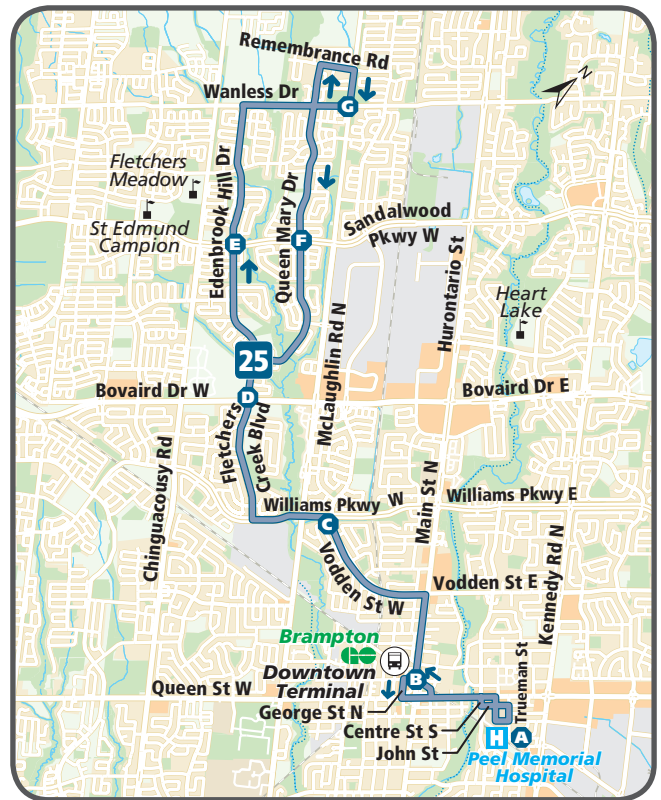

NORTHBOUND: Monday-Friday

Peel Memorial Hospital	Main St & Nelson St	Vodden St & Williams Pkwy W	Fletcher's Creek Blvd & Bovaird Dr W	Edenbrook Hill Dr & Sandalwood Pkwy W	Wanless Dr & McLaughlin Rd
A	B	C	D	E	G
5:22	5:27	5:33	5:38	5:42	5:53
5:42	5:47	5:53	5:58	6:02	6:13
6:12	6:17	6:23	6:28	6:32	6:43
6:42	6:47	6:53	6:58	7:03	7:13
7:10	7:15	7:21	7:26	7:31	7:41
7:41	7:46	7:52	7:57	8:02	8:12
8:21	8:27	8:34	8:40	8:45	8:55
8:51	8:57	9:04	9:10	9:15	9:25
1:51	1:57	2:04	2:10	2:14	2:25
2:23	2:29	2:36	2:42	2:46	2:57
2:55	3:01	3:08	3:14	3:19	3:30
3:36	3:42	3:49	3:55	4:00	4:11
3:57	4:03	4:10	4:16	4:21	4:32
4:26	4:32	4:39	4:45	4:50	5:01
5:07	5:13	5:20	5:27	5:32	5:43
5:33	5:39	5:46	5:53	5:58	6:09
5:56	6:02	6:09	6:16	6:21	6:32
6:24	6:30	6:37	6:44	6:49	7:00
7:01	7:07	7:14	7:20	7:24	7:35
7:40	7:46	7:53	7:59	8:03	8:14

SOUTHBOUND: Monday-Friday

Wanless Dr & McLaughlin Rd	Queen Mary Dr & Sandalwood Pkwy W	Fletcher's Creek Blvd & Bovaird Dr W	Vodden St & Williams Pkwy W	Main St & Nelson St	Peel Memorial Hospital
G	F	D	C	B	A
5:57	6:04	6:09	6:15	6:20	6:27
6:30	6:37	6:42	6:48	6:53	7:00
6:55	7:02	7:08	7:15	7:20	7:27
7:30	7:37	7:43	7:50	7:55	8:02
8:00	8:07	8:13	8:20	8:25	8:32
8:30	8:37	8:43	8:50	8:55	9:02
9:00	9:07	9:13	9:19	9:24	9:31
9:35	9:42	9:48	9:54	9:59	10:06
2:40	2:47	2:53	2:59	3:04	3:11
3:10	3:17	3:23	3:29	3:34	3:41
3:40	3:47	3:53	3:59	4:04	4:11
4:12	4:19	4:25	4:31	4:36	4:43
4:40	4:47	4:53	4:59	5:04	5:11
5:10	5:17	5:23	5:29	5:34	5:41
5:44	5:51	5:57	6:03	6:08	6:15
6:10	6:17	6:23	6:29	6:34	6:41
6:44	6:51	6:57	7:03	7:08	7:15
7:14	7:21	7:27	7:33	7:38	7:45
7:44	7:51	7:57	8:03	8:08	8:15
8:16	8:23	8:29	8:35	8:40	8:47

For more information, call 905-874-2999.
Monday to Friday 7:00 a.m. to 9:00 p.m.
Saturday 7:00 a.m. to 7:00 p.m.
Sunday 9:00 a.m. to 6:00 p.m.

Alternate formats available upon request.

notes

Route 25 does not operate on Saturdays, Sundays or Holidays.