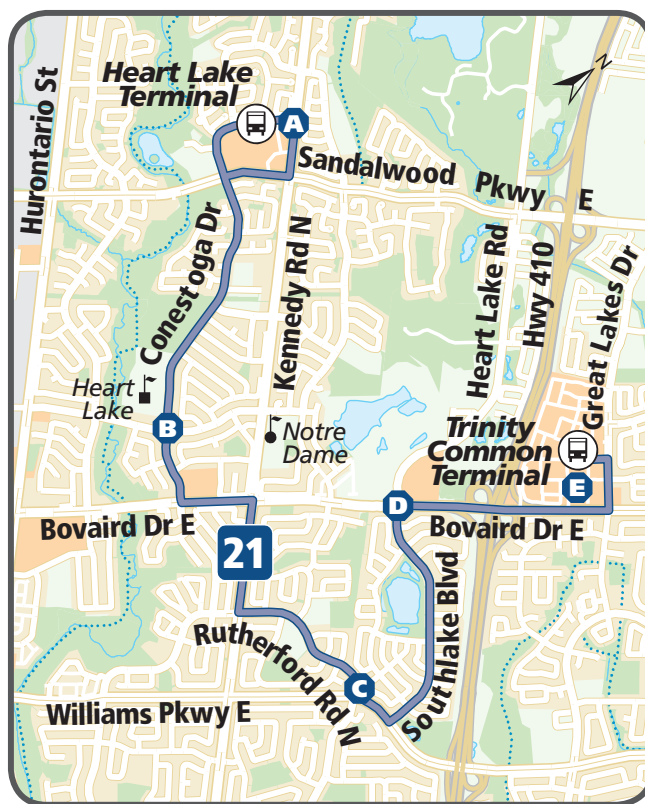

21

21

notes

Route 21 does not operate on Saturdays, Sundays or Holidays.

While every effort will be made to keep to the timetables, Brampton Transit does not undertake that its buses will be operated in accordance with them, or at all. Brampton Transit will not be responsible for any loss, damage or inconvenience caused by any operating failure or in consequence of any inaccuracies in this timetable.

For more information, call 905-874-2999.

Monday to Friday 7:00 a.m. to 9:00 p.m.

Saturday 7:00 a.m. to 7:00 p.m.

Sunday 9:00 a.m. to 6:00 p.m.

Alternate formats available upon request.

Heart Lake

Monday – Friday

Effective: September 4, 2018

bramptontransit.com

bramptontransit.com