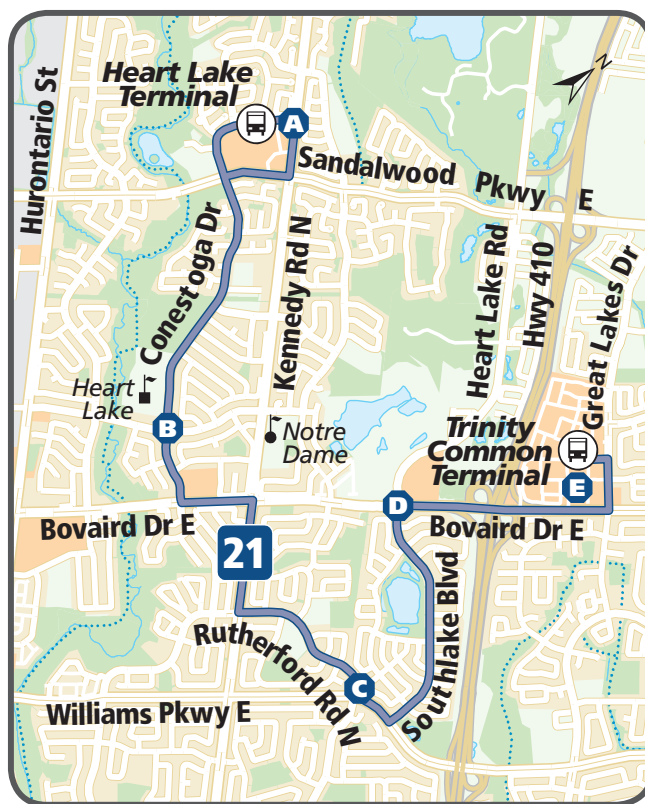

21

21

notes

Route 21 does not operate on Saturdays, Sundays or Holidays.

While every effort will be made to keep to the timetables, Brampton Transit does not undertake that its buses will be operated in accordance with them, or at all. Brampton Transit will not be responsible for any loss, damage or inconvenience caused by any operating failure or in consequence of any inaccuracies in this timetable.

For more information, call 905-874-2999.

Monday to Friday 7:00 a.m. to 9:00 p.m.

Saturday 7:00 a.m. to 7:00 p.m.

Sunday 9:00 a.m. to 6:00 p.m.

Alternate formats available upon request.

Heart Lake

Monday – Friday

Effective: January 7, 2019

bramptontransit.com

bramptontransit.com