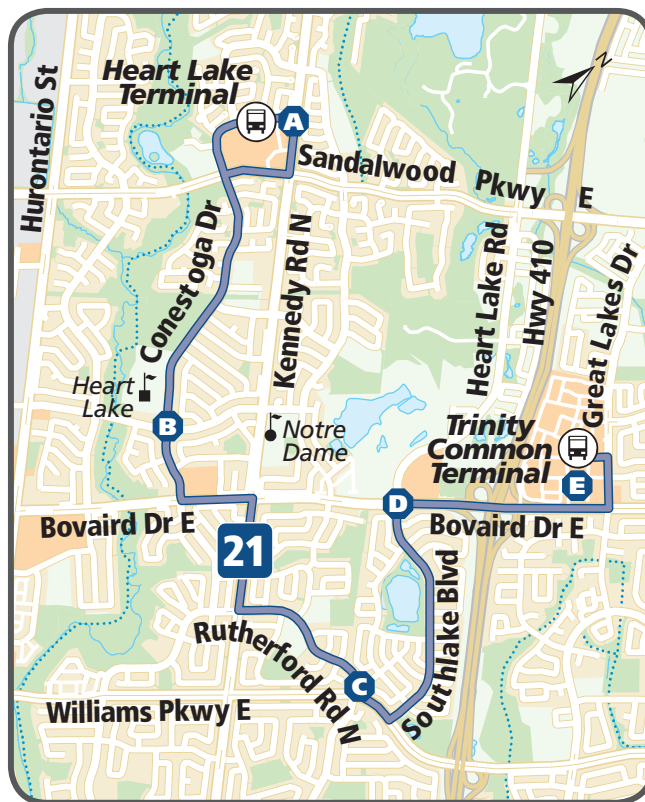

21

21

notes

Route 21 does not operate on Saturdays, Sundays or Holidays.

While every effort will be made to keep to the timetables, Brampton Transit does not undertake that its buses will be operated in accordance with them, or at all. Brampton Transit will not be responsible for any loss, damage or inconvenience caused by any operating failure or in consequence of any inaccuracies in this timetable.

For more information, call 905-874-2999.
Monday to Friday 7:00 a.m. to 9:00 p.m.
Saturday 7:00 a.m. to 7:00 p.m.
Sunday 9:00 a.m. to 6:00 p.m.

Alternate formats available upon request.

BRAMPTON
Flower City

Heart Lake

Monday – Friday

Effective: September 5, 2017

bramptontransit.com

905.874.2999

bramptontransit.com

905.874.2999