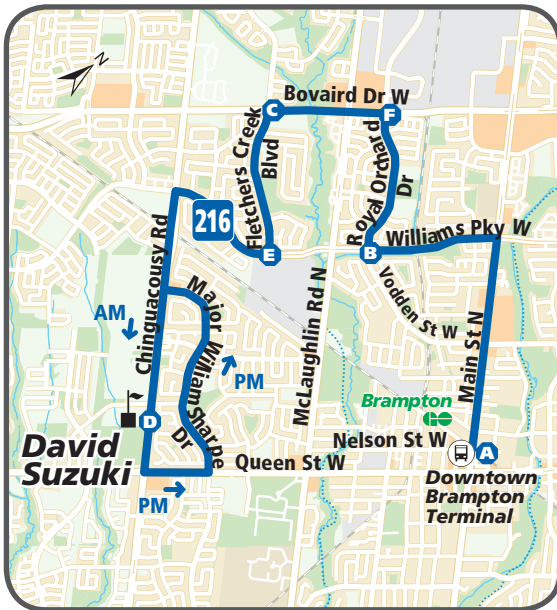

216

David Suzuki

Monday – Friday (School Days)

Effective: September 4, 2018

bramptontransit.com

905.874.2999

216

David Suzuki

Williams Pkwy W • Chinguacousy Rd

Morning			
Main St & Nelson St W	Williams Pkwy W & Vodden St	Fletchers Creek Blvd & Bovaird Dr	David Suzuki School
A	B	C	D
7:58	8:05	8:10	8:20

Afternoon			
David Suzuki School	Fletchers Creek Blvd & Williams Pkwy W	Bovaird Dr & Royal Orchard Dr	Main St & Nelson St W
D	E	F	A
3:16	3:31	3:36	3:44