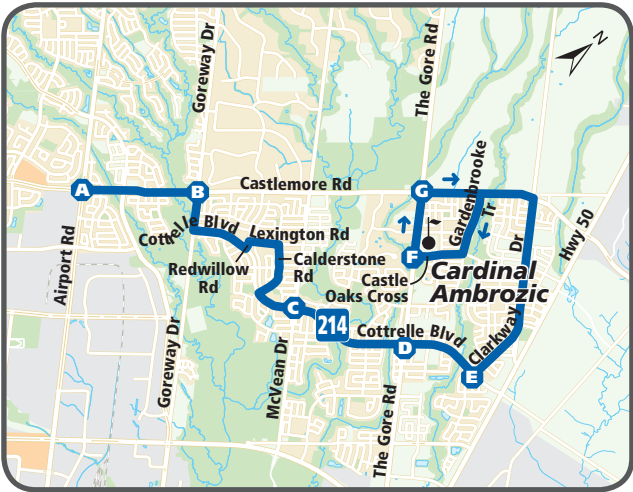

## Cardinal Ambrozic

Monday – Friday (School Days)

Effective: September 6, 2016

[bramptontransit.com](http://bramptontransit.com)

905.874.2999

214

Cardinal Ambrozic S.S.

Cottrelle Blvd • Castlemore Rd

## Morning

Castlemore Rd & Airport Rd	Castlemore Rd & Goreway Dr	McVean Dr & Cottrelle Blvd	Cottrelle Blvd & The Gore Rd	Cottrelle Blvd & Clarkway Dr	Castle Oaks Cross & The Gore Rd	The Gore Rd & Castlemore Rd
<b>A</b>	<b>B</b>	<b>C</b>	<b>D</b>	<b>E</b>	<b>F</b>	<b>G</b>
7:54	7:57	8:05	8:09	8:12	8:27	8:30

## Afternoon

Castle Oaks Cross & The Gore Rd	Cottrelle Blvd & Clarkway Dr	Cottrelle Blvd & The Gore Rd	McVean Dr & Cottrelle Blvd	Castlemore Rd & Goreway Dr	Castlemore Rd & Airport Rd
<b>F</b>	<b>E</b>	<b>D</b>	<b>C</b>	<b>B</b>	<b>A</b>
2:55	3:10	3:13	3:17	3:25	3:28