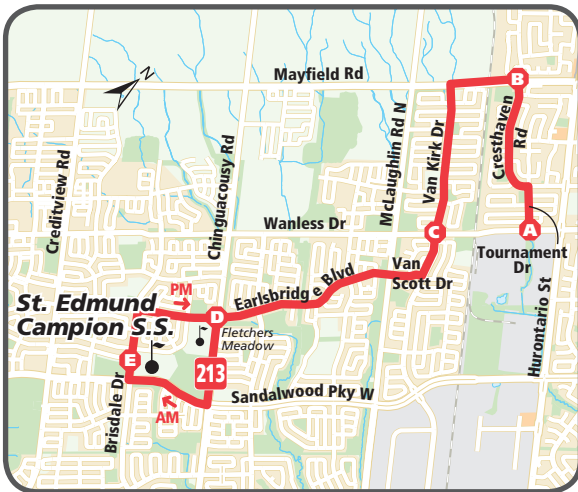

213

St. Edmund Campion

Monday – Friday (School Days)

Effective: September 4, 2018

bramptontransit.com

905.874.2999

213**St. Edmund Campion****Earlsbridge Blvd • Van Kirk Dr**

Morning				
Tournament Dr & Cresthaven Rd	Mayfield Rd & Cresthaven Rd	Van Kirk Dr & Wanless Dr	Chinguacousy Rd & Earlsbridge Blvd	St. Edmund Campion
A	B	C	D	E
7:32	7:35	7:40	7:48	7:55

Afternoon				
Sandalwood Pkwy & Brisdale Dr	Chinguacousy Rd & Earlsbridge Blvd	Van Kirk Dr & Wanless Dr	Mayfield Rd & Cresthaven Rd	Tournament Dr & Cresthaven Rd
E	D	C	B	A
2:25	2:32	2:40	2:45	2:48

While every effort will be made to keep to the timetables, Brampton Transit does not undertake that its buses will be operated in accordance with them, or at all. Brampton Transit will not be responsible for any loss, damage or inconvenience caused by any operating failure or in consequence of any inaccuracies in this timetable.

For more information, call 905-874-2999.
 Monday to Friday 7:00 a.m. to 9:00 p.m.
 Saturday 7:00 a.m. to 7:00 p.m.
 Sunday 9:00 a.m. to 6:00 p.m.

Alternate formats available upon request.

**BRAMPTON**
Flower Citybramptontransit.com