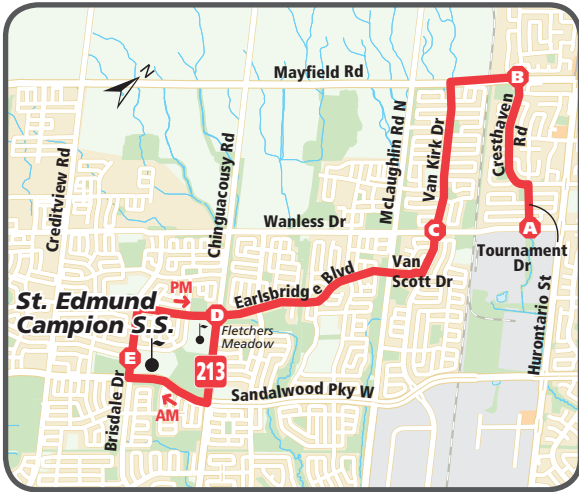

213

St. Edmund Campion

Monday – Friday (School Days)

Effective: September 6, 2016

bramptontransit.com

905.874.2999