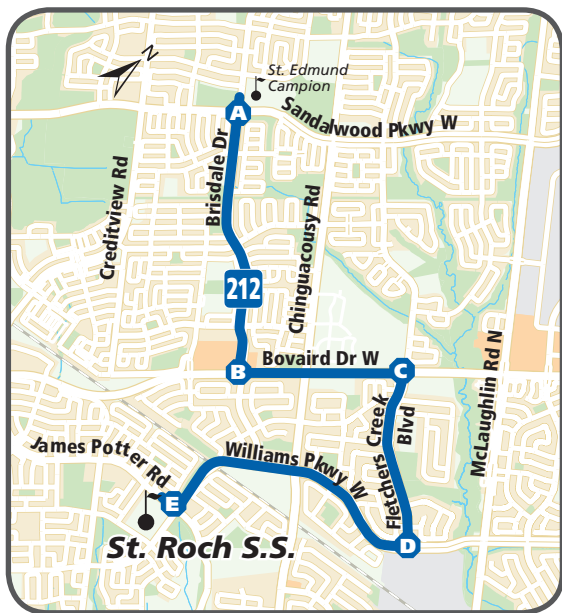

212

St. Roch S.S.

Monday – Friday (School Days)

Effective: September 4, 2018

bramptontransit.com

905.874.2999

212**St. Roch****Brisdale Dr • Williams Pkwy W**

Morning				
Sandalwood Pkwy & Brisdale Dr	Brisdale Dr & Bovaird Dr	Fletchers Creek Blvd & Bovaird Dr	Fletchers Creek Blvd & Williams Pkwy	St. Roch S.S.
A	B	C	D	E
7:30	7:35	7:37	7:41	7:45

Afternoon				
St. Roch S.S.	Fletchers Creek Blvd & Williams Pkwy	Fletchers Creek Blvd & Bovaird Dr	Brisdale Dr & Bovaird Dr	Sandalwood Pkwy & Brisdale Dr
E	D	C	B	A
2:20	2:24	2:28	2:30	2:35

While every effort will be made to keep to the timetables, Brampton Transit does not undertake that its buses will be operated in accordance with them, or at all. Brampton Transit will not be responsible for any loss, damage or inconvenience caused by any operating failure or in consequence of any inaccuracies in this timetable.