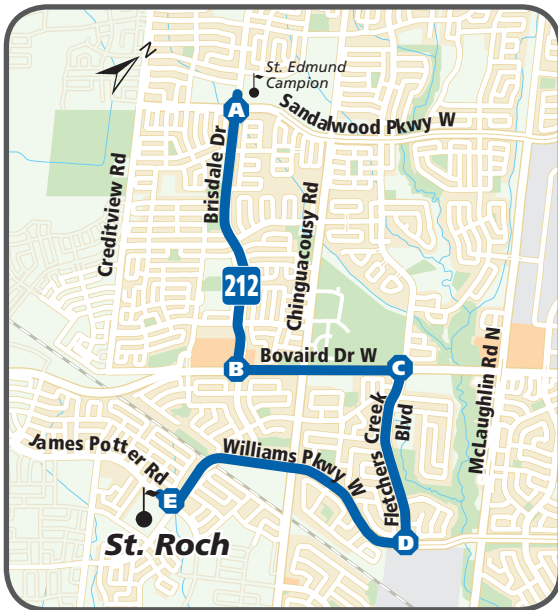

212

St. Roch

Monday – Friday (School Days)

Effective: September 6, 2016

bramptontransit.com

905.874.2999

212**St. Roch****Brisdale Dr • Williams Pkwy W**

Morning				
Sandalwood Pkwy & Brisdale Dr	Brisdale Dr & Bovaird Dr	Fletchers Creek Blvd & Bovaird Dr	Fletchers Creek Blvd & Williams Pkwy	St. Roch
A	B	C	D	E
7:30	7:35	7:37	7:41	7:45

Afternoon				
St. Roch	Fletchers Creek Blvd & Williams Pkwy	Fletchers Creek Blvd & Bovaird Dr	Brisdale Dr & Bovaird Dr	Sandalwood Pkwy & Brisdale Dr
E	D	C	B	A
2:20	2:24	2:28	2:30	2:35

While every effort will be made to keep to the timetables, Brampton Transit does not undertake that its buses will be operated in accordance with them, or at all. Brampton Transit will not be responsible for any loss, damage or inconvenience caused by any operating failure or in consequence of any inaccuracies in this timetable.