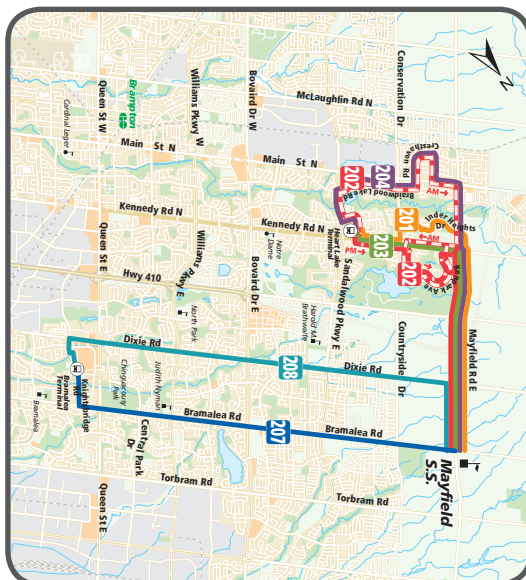

Morning				
Bramalea Terminal	Williams Pkwy & Bramalea Rd	Bramalea Rd & Bovaird Dr	Sandalwood Pkwy & Bramalea Rd	Mayfield S.S.
A	D	C	B	D
7:25	7:32	7:36	7:40	7:45

Afternoon				
Mayfield S.S.	Sandalwood Pkwy & Bramalea Rd	Bramalea Rd & Bovaird Dr	Williams Pkwy & Bramalea Rd	Bramalea Terminal
A	B	C	D	E
2:55	3:00	3:04	3:08	3:15
3:05	3:10	3:14	3:18	3:25

**208** Mayfield S.S. • Bramalea Terminal via Dixie

Morning				
Bramalea Terminal	Dixie Rd & Williams Pkwy	Dixie Rd & Bovaird Dr	Dixie Rd & Sandalwood Pkwy	Mayfield S.S.
E	J	H	G	A
7:25	7:31	7:35	7:38	7:45

Afternoon					
Mayfield S.S.	Dixie Rd & Countryside Dr	Dixie Rd & Sandalwood Pkwy	Dixie Rd & Bovaird Dr	Dixie Rd & Williams Pkwy	Bramalea Terminal
A	F	G	H	J	E
2:55	2:59	3:02	3:05	3:09	3:15

While every effort will be made to keep to the timetables, Brampton Transit does not undertake that its buses will be operated in accordance with them, or at all. Brampton Transit will not be responsible for any loss, damage or inconvenience caused by any operating failure or in consequence of any inaccuracies in this timetable.

905.874.2999

Monday – Friday (School Days)  
 Effective: September 6, 2016

Mayfield S.S.

201/202/203  
 204/207/208

201

Heart Lake Terminal • Carnforth Dr • Inder Heights Dr

Morning			
Heart Lake Terminal	Kennedy Rd & Conservation Dr	Kennedy Rd & Mayfield Rd	Mayfield S.S.
E	D	B	A
7:25	7:28	7:35	7:45