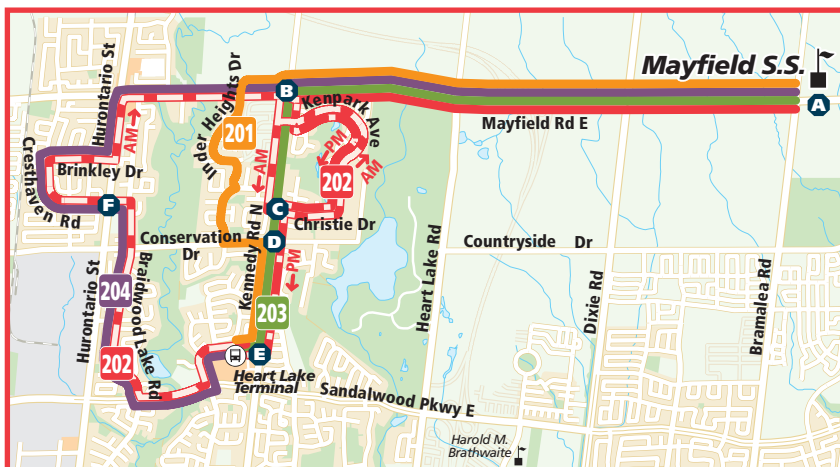

Afternoon			
Mayfield S.S.	Kennedy Rd & Mayfield Rd	Kennedy Rd & Conservation Dr	Heart Lake Terminal
D	A	B	C
2:55	3:01	3:08	3:11

202

AM: Heart Lake Terminal • Braidwood Lake Rd • Cresthaven Rd • Kenpark Ave  
PM: Kenpark Ave • Kennedy Rd • Heart Lake Terminal

Morning					
Heart Lake Terminal	Cresthaven Rd & Hurontario St	Kennedy Rd & Mayfield Rd	Kennedy Rd & Christie Dr	Kennedy Rd & Mayfield Rd	Mayfield S.S.
E	F	B	C	B	A
7:15	7:21	7:28	7:30	7:35	7:45

Afternoon			
Mayfield S.S.	Kennedy Rd & Mayfield Rd	Kennedy Rd & Christie Dr	Heart Lake Terminal
A	B	C	E
2:55	3:05	3:13	3:20

203

Kennedy Rd • Heart Lake Terminal (PM Only)

Afternoon			
Heart Lake Terminal	Kennedy Rd & Mayfield Rd	Kennedy Rd & Conservation Dr	Heart Lake Terminal
A	B	D	E
2:55	3:05	3:08	3:15

204

Cresthaven Rd • Braidwood Lake Rd Heart Lake Terminal (PM Only)

Afternoon			
Mayfield S.S.	Kennedy Rd & Mayfield Rd	Cresthaven Rd & Hurontario St	Heart Lake Terminal
A	B	F	E
2:55	3:05	3:13	3:20

- NOTES**
- 201** Heart Lake Terminal Board at Route 3 / 3A Stop
  - 202** Heart Lake Terminal Board at Route 23 Westbound Stop
  - 207** Bramalea Terminal
  - 208** 207 - Board at Route 9EB / 17 Stop  
208 - Board at Route 9WB / 19 Stop