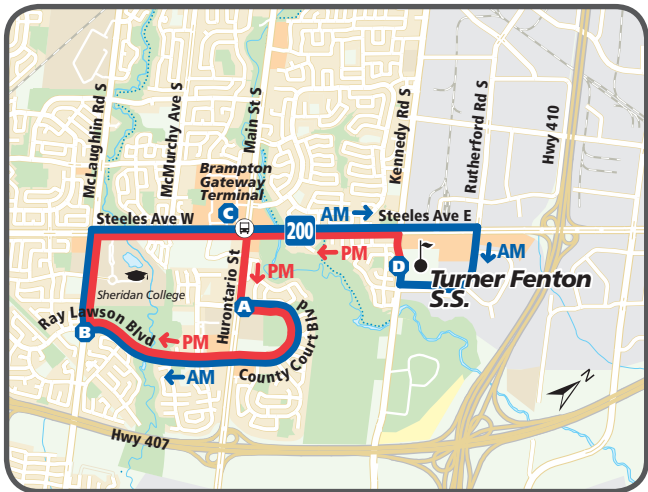

200

Turner Fenton S.S.

Monday – Friday (School Days)

Effective: September 6, 2016

bramptontransit.com

905.874.2999

200**Turner Fenton S.S.****County Court Blvd • Brampton Gateway Terminal**

Morning			
County Court Blvd & Hurontario St	McLaughlin Rd & Ray Lawson Blvd	Brampton Gateway Terminal	Turner Fenton S.S.
A	B	C	D
7:30	7:39	7:45	7:55

Afternoon			
Turner Fenton S.S.	County Court Blvd & Hurontario St	McLaughlin Rd & Ray Lawson Blvd	Brampton Gateway Terminal
D	A	B	C
3:00	3:10	3:17	3:23

notes

Brampton Gateway Terminal Board at Route 11 Eastbound

For more information, call 905-874-2999.
 Monday to Friday 7:00 a.m. to 9:00 p.m.
 Saturday 7:00 a.m. to 7:00 p.m.
 Sunday 9:00 a.m. to 6:00 p.m.

Alternate formats available upon request.

**BRAMPTON**
Flower Citybramptontransit.com