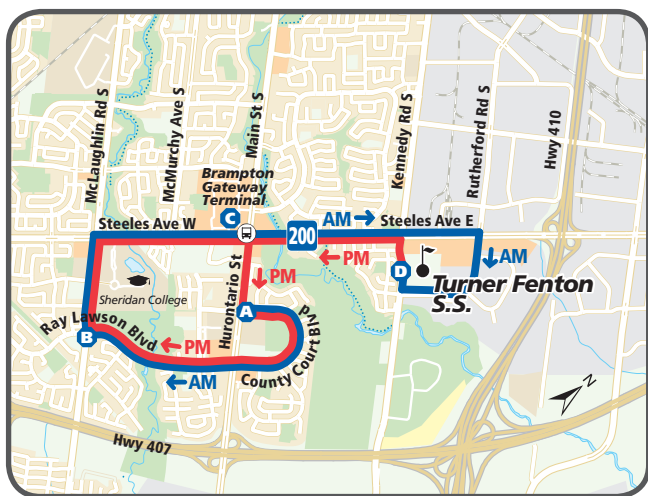

## Turner Fenton S.S.

Monday – Friday (School Days)

Effective: September 4, 2018

[bramptontransit.com](http://bramptontransit.com)

905.874.2999

**200****Turner Fenton S.S.****County Court Blvd • Brampton Gateway Terminal**

Morning			
County Court Blvd & Hurontario St	McLaughlin Rd & Ray Lawson Blvd	Brampton Gateway Terminal	Turner Fenton S.S.
<b>A</b>	<b>B</b>	<b>C</b>	<b>D</b>
7:30	7:39	7:45	7:55

Afternoon			
Turner Fenton S.S.	County Court Blvd & Hurontario St	McLaughlin Rd & Ray Lawson Blvd	Brampton Gateway Terminal
<b>D</b>	<b>A</b>	<b>B</b>	<b>C</b>
2:54	3:04	3:11	3:17

notes

**Brampton Gateway Terminal Board at Route 11 Eastbound**

While every effort will be made to keep to the timetables, Brampton Transit does not undertake that its buses will be operated in accordance with them, or at all. Brampton Transit will not be responsible for any loss, damage or inconvenience caused by any operating failure or in consequence of any inaccuracies in this timetable.

For more information, call 905-874-2999.  
 Monday to Friday 7:00 a.m. to 9:00 p.m.  
 Saturday 7:00 a.m. to 7:00 p.m.  
 Sunday 9:00 a.m. to 6:00 p.m.

Alternate formats available upon request.

**BRAMPTON**  
Flower City[bramptontransit.com](http://bramptontransit.com)