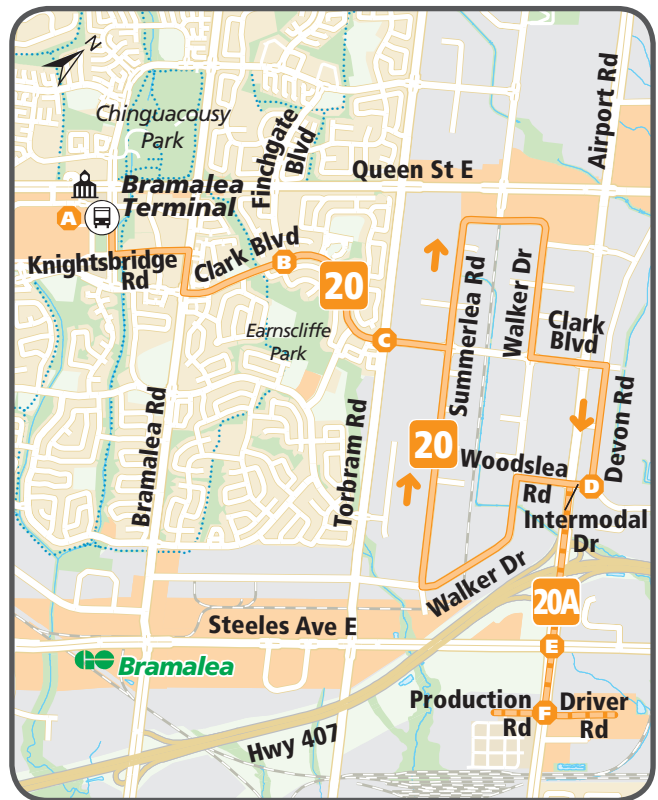

20/20A

20/20A

notes

Route 20 does not operate on Saturdays, Sundays or Holidays.

While every effort will be made to keep to the timetables, Brampton Transit does not undertake that its buses will be operated in accordance with them, or at all. Brampton Transit will not be responsible for any loss, damage or inconvenience caused by any operating failure or in consequence of any inaccuracies in this timetable.

For more information, call 905-874-2999.
Monday to Friday 7:00 a.m. to 9:00 p.m.
Saturday 7:00 a.m. to 7:00 p.m.
Sunday 9:00 a.m. to 6:00 p.m.

Alternate formats available upon request.

East Industrial

Monday – Friday

Effective: September 4, 2018

bramptontransit.com

bramptontransit.com