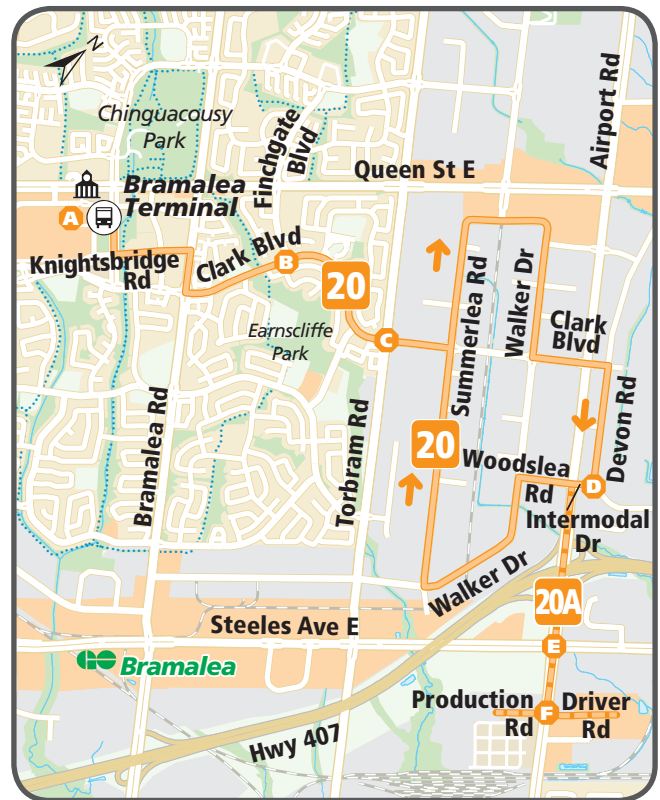

20/20A

20/20A

notes

Route 20 does not operate on Saturdays, Sundays or Holidays.

While every effort will be made to keep to the timetables, Brampton Transit does not undertake that its buses will be operated in accordance with them, or at all. Brampton Transit will not be responsible for any loss, damage or inconvenience caused by any operating failure or in consequence of any inaccuracies in this timetable.

For more information, call 905-874-2999.
Monday to Friday 7:00 a.m. to 9:00 p.m.
Saturday 7:00 a.m. to 7:00 p.m.
Sunday 9:00 a.m. to 6:00 p.m.

Alternate formats available upon request.

bramptontransit.com

905.874.2999

East Industrial

Monday – Friday

Effective: September 5, 2017

bramptontransit.com

905.874.2999