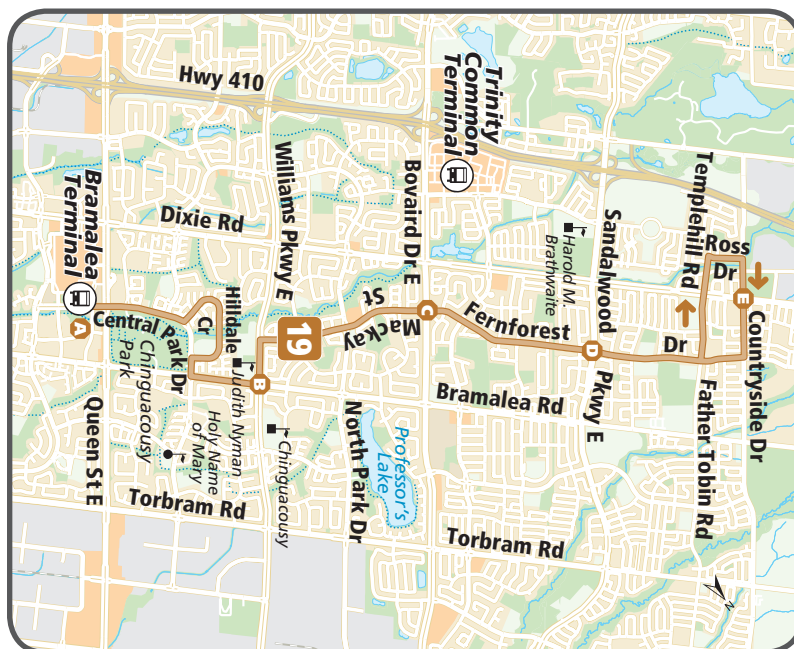

SOUTHBOUND: Sunday / Holidays				
Dixie Rd & Countryside Dr	Fernforest Dr & Sandalwood Pkwy	Fernforest Dr & Bovaird Dr	Williams Pkwy E & Bramalea Rd	Bramalea Terminal
E	D	C	B	A
8:31	8:36	8:41	8:47	8:52
9:32	9:36	9:40	9:45	9:52
10:32	10:37	10:41	10:48	10:56
11:34	11:40	11:45	11:51	11:59
12:34	12:41	12:47	12:53	12:59
1:34	1:40	1:45	1:51	1:58
2:34	2:40	2:45	2:51	2:59
3:34	3:40	3:45	3:51	3:59
4:34	4:39	4:44	4:51	4:58
5:34	5:39	5:44	5:49	5:55
6:33	6:38	6:43	6:48	6:55
7:33	7:38	7:43	7:48	7:56

While every effort will be made to keep to the timetables, Brampton Transit does not undertake that its buses will be operated in accordance with them, or at all. Brampton Transit will not be responsible for any loss, damage or inconvenience caused by any operating failure or in consequence of any inaccuracies in this timetable.

For more information, call 905-874-2999.

Monday to Friday 7:00 a.m. to 9:00 p.m.
Saturday 7:00 a.m. to 7:00 p.m.
Sunday 9:00 a.m. to 6:00 p.m.

Alternate formats available upon request.

bramptontransit.com

905.874.2999

Monday – Sunday
Effective: April 30, 2018

Fernforest

19