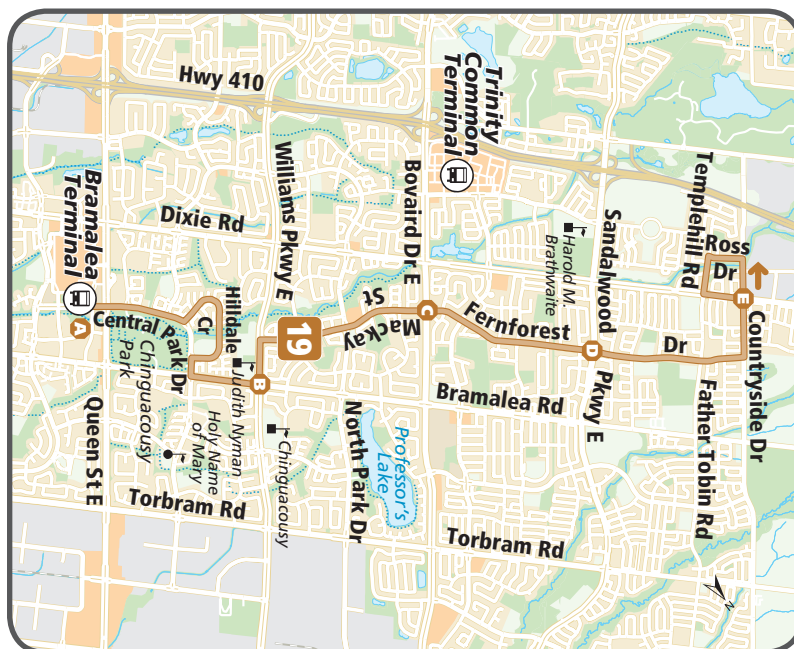

SOUTHBOUND: Sunday / Holidays				
Dixie Rd & Countryside Dr	Fernforest Dr & Sandalwood Pkwy	Fernforest Dr & Bovaird Dr	Williams Pkwy E & Bramalea Rd	Bramalea Terminal
E	D	C	B	A
8:31	8:36	8:41	8:47	8:52
9:32	9:36	9:40	9:45	9:52
10:32	10:37	10:41	10:48	10:56
11:34	11:40	11:45	11:51	11:59
12:34	12:41	12:47	12:53	12:59
1:34	1:40	1:45	1:51	1:58
2:34	2:40	2:45	2:51	2:59
3:34	3:40	3:45	3:51	3:59
4:34	4:39	4:44	4:51	4:58
5:34	5:39	5:44	5:49	5:55
6:33	6:38	6:43	6:48	6:55
7:33	7:38	7:43	7:48	7:56

While every effort will be made to keep to the timetables, Brampton Transit does not undertake that its buses will be operated in accordance with them, or at all. Brampton Transit will not be responsible for any loss, damage or inconvenience caused by any operating failure or in consequence of any inaccuracies in this timetable.

For more information, call 905-874-2999.

Monday to Friday 7:00 a.m. to 9:00 p.m.
Saturday 7:00 a.m. to 7:00 p.m.
Sunday 9:00 a.m. to 6:00 p.m.

Alternate formats available upon request.

Fernforest
Monday – Sunday
Effective: January 8, 2018

19