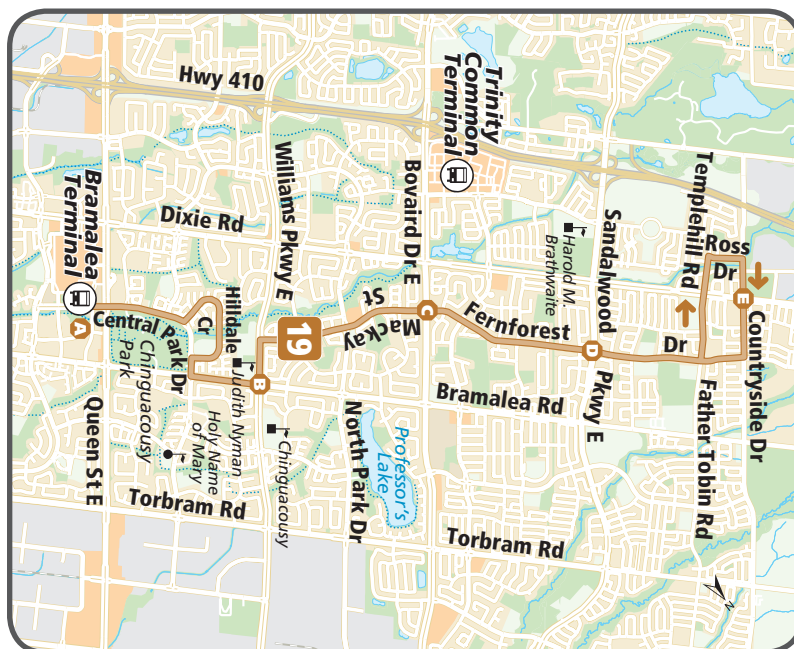

SOUTHBOUND: Sunday / Holidays				
Dixie Rd & Countryside Dr	Fernforest Dr & Sandalwood Pkwy	Fernforest Dr & Bovaird Dr	Williams Pkwy E & Bramalea Rd	Bramalea Terminal
E	D	C	B	A
8:31	8:36	8:41	8:47	8:52
9:32	9:36	9:40	9:45	9:52
10:32	10:37	10:41	10:48	10:56
11:34	11:40	11:45	11:51	11:59
12:34	12:41	12:47	12:53	12:59
1:34	1:40	1:45	1:51	1:58
2:34	2:40	2:45	2:51	2:59
3:34	3:40	3:45	3:51	3:59
4:34	4:39	4:44	4:51	4:58
5:34	5:39	5:44	5:49	5:55
6:33	6:38	6:43	6:48	6:55
7:33	7:38	7:43	7:48	7:56

While every effort will be made to keep to the timetables, Brampton Transit does not undertake that its buses will be operated in accordance with them, or at all. Brampton Transit will not be responsible for any loss, damage or inconvenience caused by any operating failure or in consequence of any inaccuracies in this timetable.

For more information, call 905-874-2999.

Monday to Friday
Saturday
Sunday

7:00 a.m. to 9:00 p.m.
7:00 a.m. to 7:00 p.m.
9:00 a.m. to 6:00 p.m.

Alternate formats available upon request.

Monday – Sunday
Effective: September 4, 2018

Fernforest

19

YOURS. FOR LIFE.

bramptontransit.com