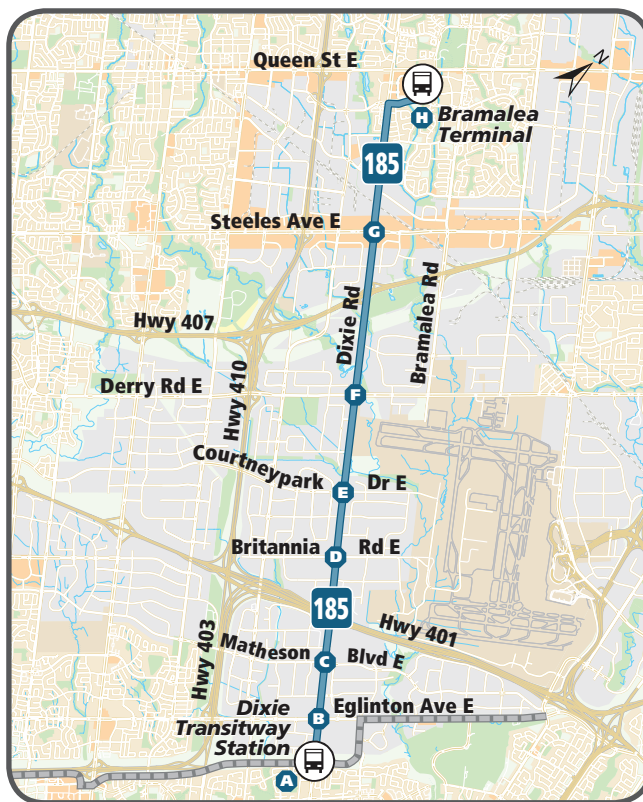

185

185

notes

Route 185 does not operate on Saturdays, Sundays or Holidays.

While every effort will be made to keep to the timetables, Brampton Transit does not undertake that its buses will be operated in accordance with them, or at all. Brampton Transit will not be responsible for any loss, damage or inconvenience caused by any operating failure or in consequence of any inaccuracies in this timetable.

For more information, call 905-874-2999.

Monday to Friday 7:00 a.m. to 9:00 p.m.

Saturday 7:00 a.m. to 7:00 p.m.

Sunday 9:00 a.m. to 6:00 p.m.

Alternate formats available upon request.

Dixie Express

Monday – Friday

Effective: September 4, 2018

bramptontransit.com

bramptontransit.com