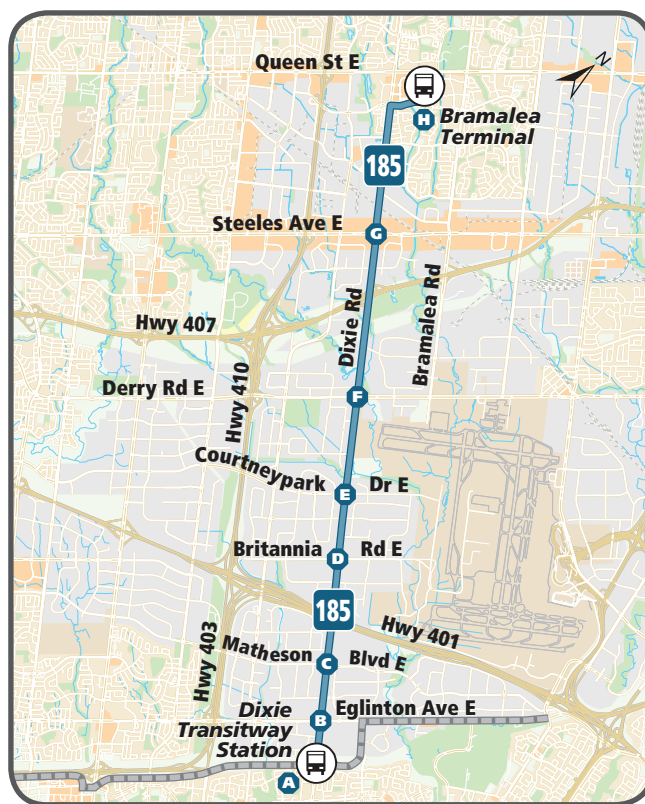

185

185

notes

Route 185 does not operate on Saturdays, Sundays or Holidays.

While every effort will be made to keep to the timetables, Brampton Transit does not undertake that its buses will be operated in accordance with them, or at all. Brampton Transit will not be responsible for any loss, damage or inconvenience caused by any operating failure or in consequence of any inaccuracies in this timetable.

For more information, call 905-874-2999.

Monday to Friday 7:00 a.m. to 9:00 p.m.

Saturday 7:00 a.m. to 7:00 p.m.

Sunday 9:00 a.m. to 6:00 p.m.

Alternate formats available upon request.

BRAMPTON
Flower City
brampton.ca

bramptontransit.com

905.874.2999

Dixie Express

Monday – Friday

Effective: September 5, 2017

bramptontransit.com

905.874.2999