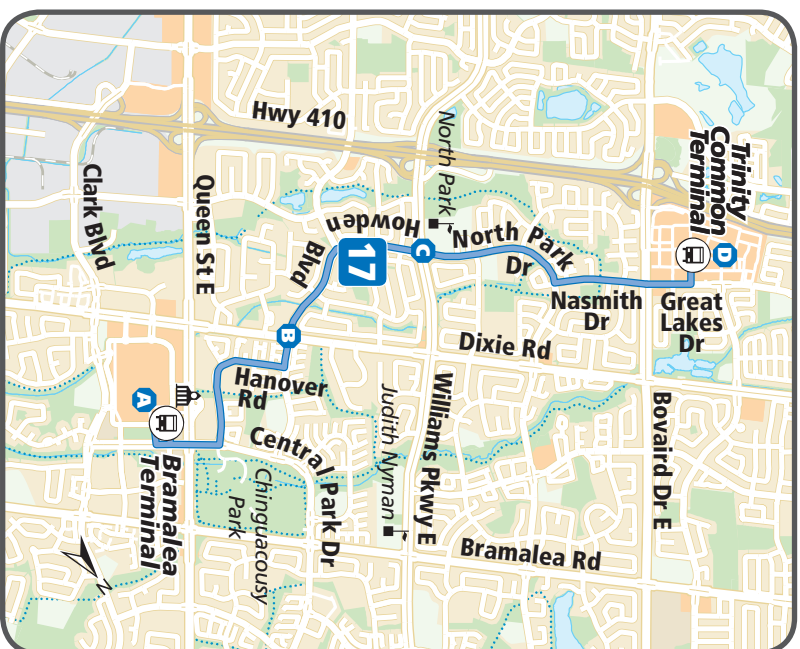

SOUTHBOUND: Sunday / Holidays

Trinity Common Terminal	Williams Pkwy E & North Park Dr	Dixie Rd & Howden Blvd	Bramalea Terminal
D	C	B	A
8:09	8:16	8:20	8:24
8:49	8:56	9:00	9:04
9:29	9:36	9:40	9:44
10:09	10:16	10:20	10:24
10:49	10:56	11:00	11:04
11:29	11:36	11:40	11:44
12:09	12:16	12:20	12:24
12:49	12:56	1:00	1:04
1:29	1:36	1:40	1:44
2:09	2:17	2:21	2:25
2:49	2:57	3:01	3:05
3:29	3:37	3:41	3:45
4:09	4:17	4:21	4:25
4:49	4:57	5:01	5:05
5:29	5:37	5:41	5:45
6:09	6:16	6:20	6:24
6:49	6:56	7:00	7:04
7:29	7:36	7:40	7:44

While every effort will be made to keep to the timetables, Brampton Transit does not undertake that its buses will be operated in accordance with them, or at all. Brampton Transit will not be responsible for any loss, damage or inconvenience caused by any operating failure or in consequence of any inaccuracies in this timetable.

For more information, call 905-874-2999.
Monday to Friday 7:00 a.m. to 9:00 p.m.
Saturday 7:00 a.m. to 7:00 p.m.
Sunday 9:00 a.m. to 6:00 p.m.

Alternate formats available upon request.

Howden

Monday – Sunday
Effective: September 4, 2018

YOURS. FOR LIFE.

bramptontransit.com

YOURS. FOR LIFE.

bramptontransit.com