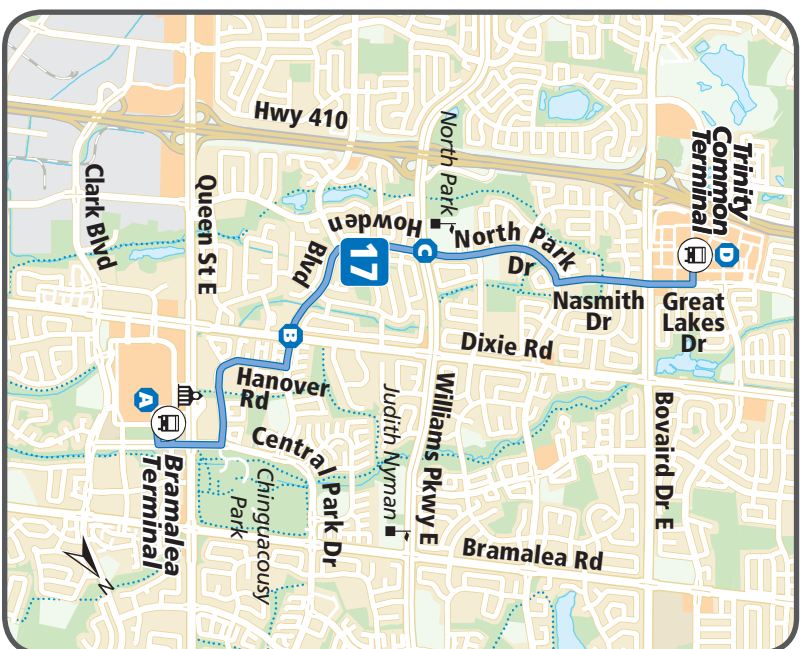

SOUTHBOUND: Sunday / Holidays

Trinity Common Terminal	Williams Pkwy E & North Park Dr	Dixie Rd & Howden Blvd	Bramalea Terminal
D	C	B	A
8:09	8:15	8:19	8:23
8:49	8:55	8:59	9:03
9:29	9:36	9:40	9:44
10:09	10:16	10:20	10:24
10:49	10:56	11:00	11:05
11:29	11:36	11:40	11:45
12:09	12:16	12:20	12:25
12:49	12:56	1:00	1:05
1:29	1:36	1:40	1:45
2:09	2:17	2:21	2:26
2:49	2:57	3:01	3:06
3:29	3:37	3:41	3:46
4:09	4:17	4:21	4:26
4:49	4:57	5:01	5:06
5:29	5:37	5:41	5:46
6:09	6:17	6:21	6:26
6:49	6:57	7:02	7:07
7:29	7:36	7:42	7:47

While every effort will be made to keep to the timetables, Brampton Transit does not undertake that its buses will be operated in accordance with them, or at all. Brampton Transit will not be responsible for any loss, damage or inconvenience caused by any operating failure or in consequence of any inaccuracies in this timetable.

For more information, call 905-874-2999.
Monday to Friday 7:00 a.m. to 9:00 p.m.
Saturday 7:00 a.m. to 7:00 p.m.
Sunday 9:00 a.m. to 6:00 p.m.

Alternate formats available upon request.

Howden

Monday – Sunday
Effective: October 29, 2018

YOURS. FOR LIFE.

bramptontransit.com

YOURS. FOR LIFE.

bramptontransit.com