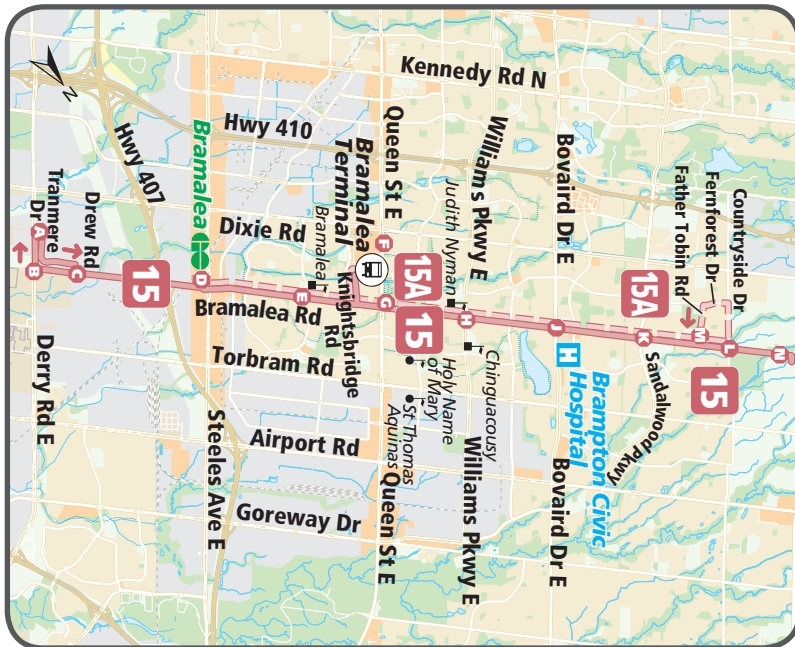

NORTHBOUND: Monday-Friday

Table with 14 columns (Route Branch, A, C, D, E, F, G, H, J, K, L, N) and 100 rows of departure times for Northbound routes.

SOUTHBOUND: Monday-Friday

Table with 14 columns (Route Branch, N, L, M, K, J, H, G, F, E, D, C, B, A) and 100 rows of departure times for Southbound routes.

15

15A

Bramalea Road • Father Tobin Road • Bramalea Terminal • Derry Road

NORTHBOUND: Saturday. Table with columns for stations (A-N) and departure times.

SOUTHBOUND: Saturday. Table with columns for stations (N-A) and departure times.

NORTHBOUND: Sunday / Holidays. Table with columns for stations (A-N) and departure times.

SOUTHBOUND: Sunday / Holidays. Table with columns for stations (N-A) and departure times.

While every effort will be made to keep to the timetables, Brampton Transit does not undertake that its buses will be operated in accordance with them, or at all. Brampton Transit will not be responsible for any loss, damage or inconvenience caused by any operating failure or in consequence of any inaccuracies in this timetable.

Monday - Sunday Effective: September 4, 2018

Bramalea

15/15A