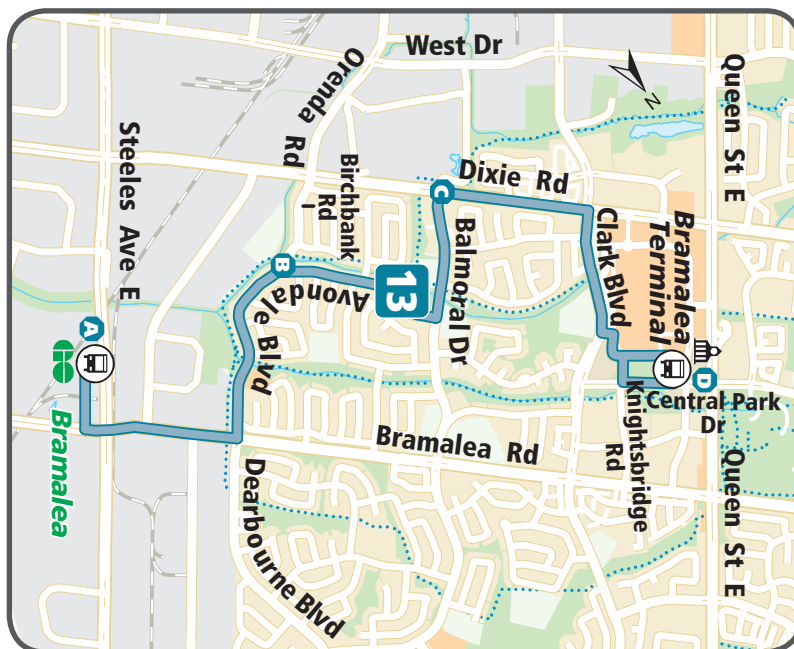

SOUTHBOUND: Saturday			
Bramalea Terminal	Dixie Rd & Balmoral Dr	Avondale Rd & Birchbank Rd	Bramalea GO Station
D	C	B	A
7:10	7:15	7:18	7:24
7:50	7:55	7:58	8:04
8:30	8:35	8:38	8:44
9:10	9:15	9:18	9:24
9:50	9:55	9:58	10:04
10:30	10:35	10:38	10:44
11:10	11:15	11:18	11:24
11:50	11:55	11:58	12:04
12:30	12:36	12:39	12:45
1:10	1:16	1:19	1:25
1:50	1:56	1:59	2:05
2:30	2:36	2:39	2:45
3:10	3:16	3:19	3:25
3:50	3:56	3:59	4:05
4:30	4:36	4:39	4:45
5:10	5:16	5:19	5:25
5:50	5:56	5:59	6:05
6:30	6:36	6:39	6:45
7:10	7:16	7:19	7:25
7:50	7:56	7:59	8:05

notes Route 13 does not operate on Sundays or Holidays.

While every effort will be made to keep to the timetables, Brampton Transit does not undertake that its buses will be operated in accordance with them, or at all. Brampton Transit will not be responsible for any loss, damage or inconvenience caused by any operating failure or in consequence of any inaccuracies in this timetable.

For more information, call 905-874-2999.
Monday to Friday 7:00 a.m. to 9:00 p.m.
Saturday 7:00 a.m. to 7:00 p.m.
Sunday 9:00 a.m. to 6:00 p.m.

Alternate formats available upon request.

Monday – Saturday
Effective: October 29, 2018

Avondale

13

YOURS. FOR LIFE.

bramptontransit.com