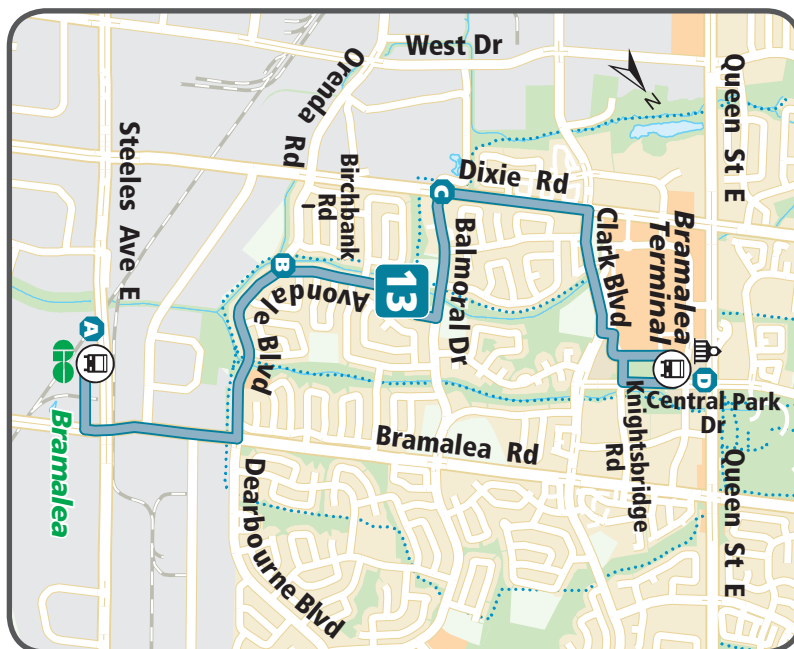

SOUTHBOUND: Saturday			
Bramalea Terminal	Dixie Rd & Balmoral Dr	Avondale Rd & Birchbank Rd	Bramalea GO Station
D	C	B	A
7:10	7:14	7:17	7:24
7:50	7:54	7:57	8:04
8:30	8:34	8:37	8:44
9:10	9:14	9:17	9:24
9:50	9:54	9:57	10:04
10:30	10:35	10:38	10:45
11:10	11:15	11:18	11:25
11:50	11:55	11:58	12:05
12:30	12:35	12:38	12:45
1:10	1:16	1:19	1:26
1:50	1:56	1:59	2:05
2:30	2:35	2:38	2:44
3:10	3:15	3:18	3:25
3:50	3:55	3:58	4:05
4:30	4:35	4:38	4:45
5:10	5:15	5:18	5:25
5:50	5:55	5:58	6:05
6:30	6:35	6:38	6:45
7:10	7:14	7:17	7:24
7:50	7:54	7:57	8:04

notes Route 13 does not operate on Sundays or Holidays.

While every effort will be made to keep to the timetables, Brampton Transit does not undertake that its buses will be operated in accordance with them, or at all. Brampton Transit will not be responsible for any loss, damage or inconvenience caused by any operating failure or in consequence of any inaccuracies in this timetable.

For more information, call 905-874-2999.
Monday to Friday 7:00 a.m. to 9:00 p.m.
Saturday 7:00 a.m. to 7:00 p.m.
Sunday 9:00 a.m. to 6:00 p.m.

Alternate formats available upon request.

bramptontransit.com

905.874.2999

Monday – Saturday
Effective: October 30, 2017

Avondale

13