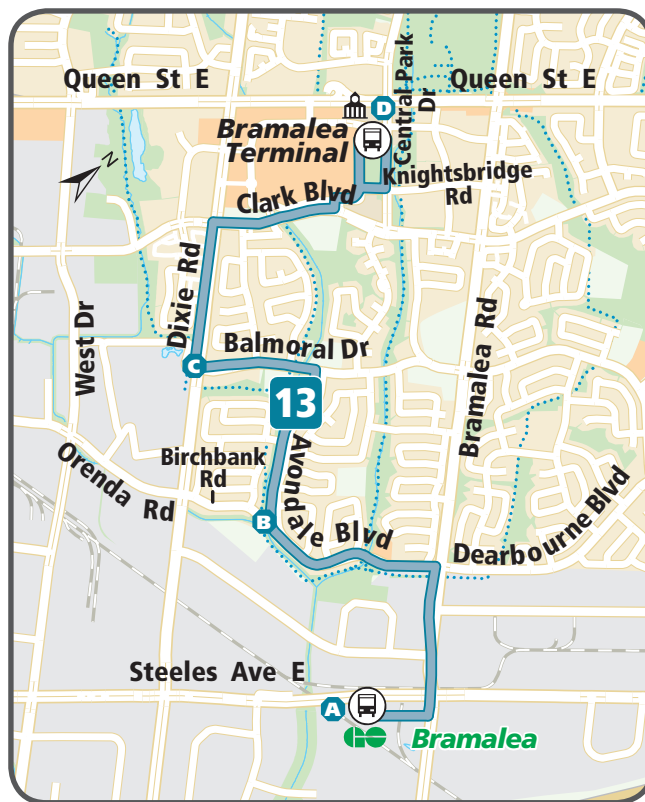

13

13

Avondale

Monday – Saturday

Effective: September 5, 2017

While every effort will be made to keep to the timetables, Brampton Transit does not undertake that its buses will be operated in accordance with them, or at all. Brampton Transit will not be responsible for any loss, damage or inconvenience caused by any operating failure or in consequence of any inaccuracies in this timetable.

For more information, call 905-874-2999.

Monday to Friday 7:00 a.m. to 9:00 p.m.

Saturday 7:00 a.m. to 7:00 p.m.

Sunday 9:00 a.m. to 6:00 p.m.

Alternate formats available upon request.

notes

Route 13 does not operate on Sundays or Holidays.

BRAMPTON
Flower City
brampton.ca

bramptontransit.com

905.874.2999

bramptontransit.com

905.874.2999