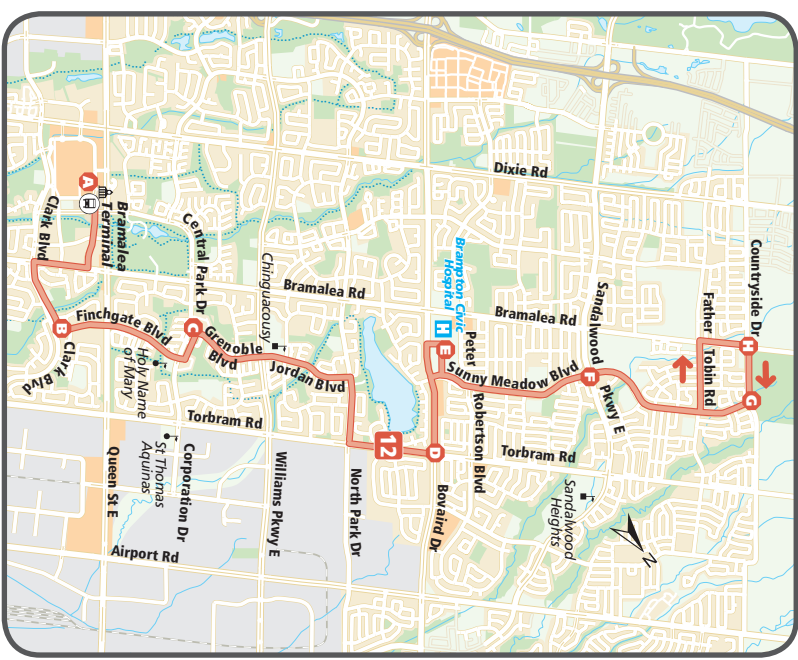

While every effort will be made to keep to the timetables, Brampton Transit does not undertake that its buses will be operated in accordance with them, or at all. Brampton Transit will not be responsible for any loss, damage or inconvenience caused by any operating failure or in consequence of any inaccuracies in this timetable.

For more information, call 905-874-2999.
Monday to Friday 7:00 a.m. to 9:00 p.m.
Saturday 7:00 a.m. to 7:00 p.m.
Sunday 9:00 a.m. to 6:00 p.m.

Alternate formats available upon request.

Grenoble

Monday – Sunday
Effective: September 4, 2018

YOURS. FOR LIFE.

bramptontransit.com

YOURS. FOR LIFE.

bramptontransit.com