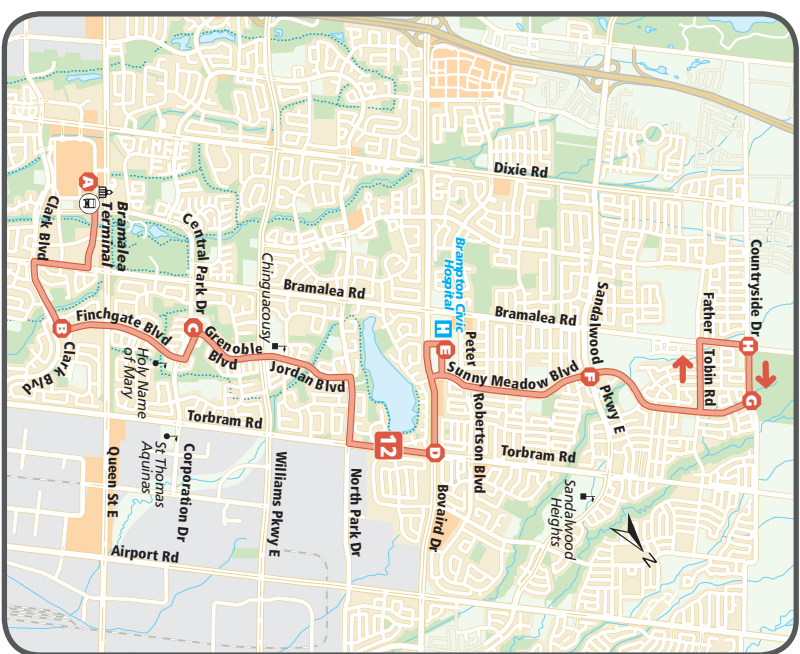

While every effort will be made to keep to the timetables, Brampton Transit does not undertake that its buses will be operated in accordance with them, or at all. Brampton Transit will not be responsible for any loss, damage or inconvenience caused by any operating failure or in consequence of any inaccuracies in this timetable.

For more information, call 905-874-2999.
Monday to Friday 7:00 a.m. to 9:00 p.m.
Saturday 7:00 a.m. to 7:00 p.m.
Sunday 9:00 a.m. to 6:00 p.m.

Alternate formats available upon request.

Grenoble

Monday – Sunday

Effective: October 29, 2018

YOURS. FOR LIFE.

bramptontransit.com

YOURS. FOR LIFE.

bramptontransit.com