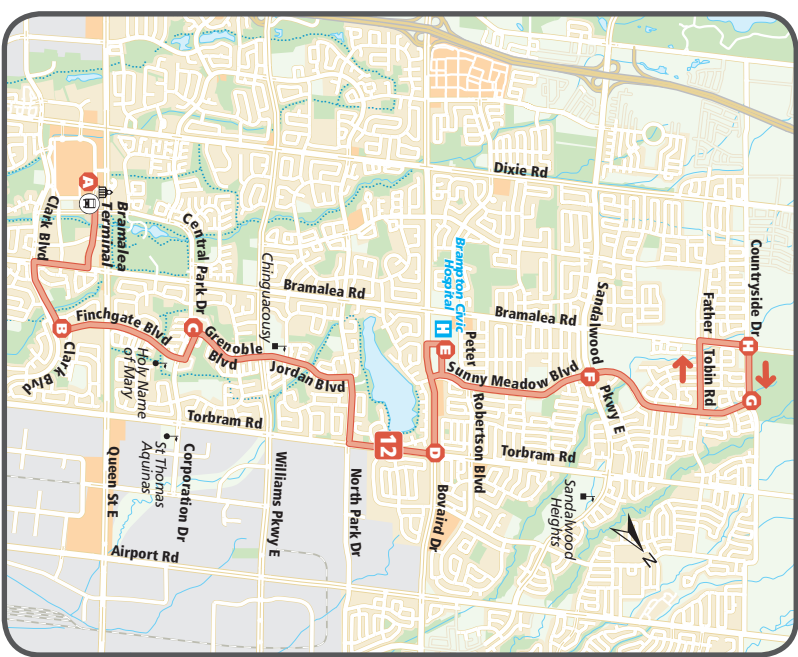

While every effort will be made to keep to the timetables, Brampton Transit does not undertake that its buses will be operated in accordance with them, or at all. Brampton Transit will not be responsible for any loss, damage or inconvenience caused by any operating failure or in consequence of any inaccuracies in this timetable.

For more information, call 905-874-2999.
Monday to Friday 7:00 a.m. to 9:00 p.m.
Saturday 7:00 a.m. to 7:00 p.m.
Sunday 9:00 a.m. to 6:00 p.m.

Alternate formats available upon request.

bramptontransit.com

905.874.2999

Grenoble

Monday – Sunday

Effective: September 5, 2017

bramptontransit.com

905.874.2999