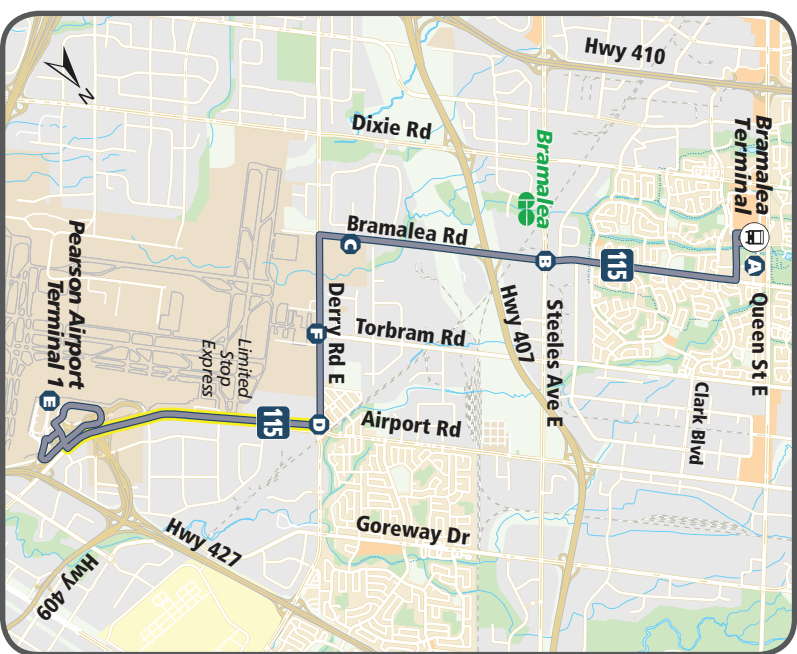

notes

No local service provided between Derry Rd and Pearson Airport. Upon passenger request at designated bus stops, southbound trips will stop for drop offs only, and northbound trips will stop for pickups only. MiWay provides local service between these points.

SOUTHBOUND: Sunday / Holidays

Bramalea Terminal	Bramalea Rd & Steeles Ave	Bramalea Rd & Boylen Rd	Derry Rd & Airport Rd	Pearson Airport - Terminal 1
A	B	C	D	E
6:26	6:33	6:37	6:41	6:50
6:56	7:03	7:07	7:11	7:20
7:26	7:33	7:37	7:41	7:50
7:56	8:03	8:07	8:13	8:22
8:26	8:33	8:37	8:43	8:52
8:56	9:03	9:07	9:13	9:22
9:26	9:33	9:37	9:43	9:52
9:56	10:03	10:07	10:13	10:22
10:26	10:33	10:37	10:43	10:52
10:56	11:03	11:07	11:13	11:22
11:26	11:33	11:37	11:43	11:52
11:56	12:03	12:07	12:13	12:22
12:26	12:33	12:37	12:43	12:52
12:56	1:03	1:07	1:13	1:22
1:26	1:33	1:37	1:43	1:52
1:56	2:03	2:07	2:13	2:22
2:26	2:33	2:37	2:43	2:52
2:56	3:03	3:07	3:13	3:22
3:26	3:33	3:37	3:43	3:52
3:56	4:03	4:07	4:13	4:22
4:26	4:33	4:37	4:43	4:52
4:56	5:03	5:07	5:13	5:22
5:26	5:33	5:37	5:43	5:52
5:56	6:03	6:07	6:12	6:21
6:26	6:33	6:37	6:42	6:51
6:56	7:03	7:07	7:12	7:21
7:26	7:33	7:37	7:42	7:51
7:56	8:03	8:07	8:12	8:21
8:26	8:33	8:37	8:42	8:51
8:56	9:03	9:07	9:12	9:21
9:26	9:33	9:37	9:42	9:51
9:56	10:03	10:07	10:12	10:21
10:26	10:33	10:37	10:42	10:51
10:56	11:03	11:07	11:12	11:21
11:26	11:33	11:37	11:42	11:51

Airport Express

Monday – Sunday

Effective: September 4, 2018

While every effort will be made to keep to the timetables, Brampton Transit does not undertake that its buses will be operated in accordance with them, or at all. Brampton Transit will not be responsible for any loss, damage or inconvenience caused by any operating failure or in consequence of any inaccuracies in this timetable.

For more information, call 905-874-2999.
Monday to Friday 7:00 a.m. to 9:00 p.m.
Saturday 7:00 a.m. to 7:00 p.m.
Sunday 9:00 a.m. to 6:00 p.m.

Alternate formats available upon request.

YOURS. FOR LIFE.

bramptontransit.com

YOURS. FOR LIFE.

bramptontransit.com