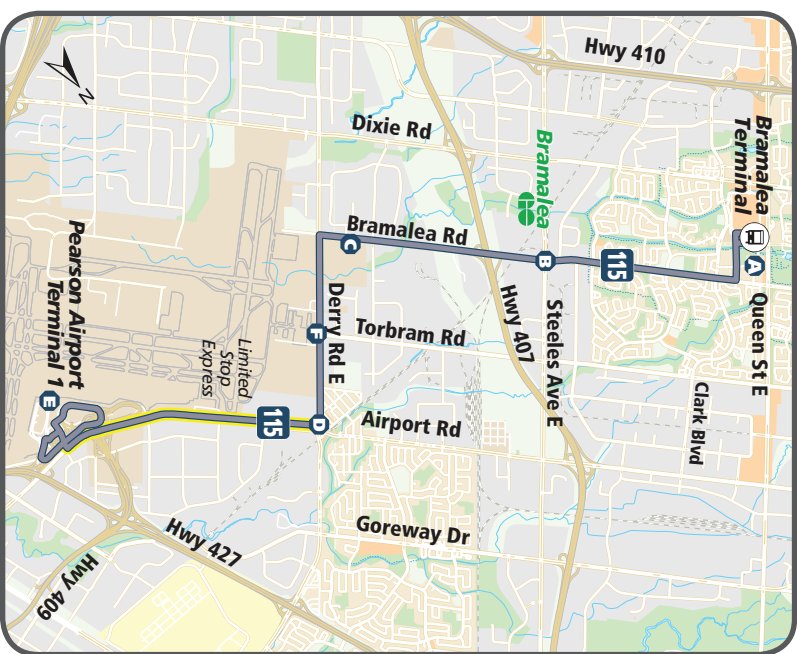

notes

No local service provided between Derry Rd and Pearson Airport. Upon passenger request at designated bus stops, southbound trips will stop for drop offs only, and northbound trips will stop for pickups only. MiWay provides local service between these points.

SOUTHBOUND: Sunday / Holidays

Bramalea Terminal	Bramalea Rd & Steeles Ave	Bramalea Rd & Boylen Rd	Derry Rd & Airport Rd	Pearson Airport - Terminal 1
A	B	C	D	E
6:26	6:33	6:37	6:41	6:50
6:56	7:03	7:07	7:11	7:20
7:26	7:33	7:37	7:41	7:50
7:56	8:03	8:07	8:13	8:22
8:26	8:33	8:37	8:43	8:52
8:56	9:03	9:07	9:13	9:22
9:26	9:33	9:37	9:43	9:52
9:56	10:03	10:07	10:13	10:22
10:26	10:33	10:37	10:43	10:52
10:56	11:03	11:07	11:13	11:22
11:26	11:33	11:37	11:43	11:52
11:56	12:03	12:07	12:13	12:22
12:26	12:33	12:37	12:43	12:52
12:56	1:03	1:07	1:13	1:22
1:26	1:33	1:37	1:43	1:52
1:56	2:03	2:07	2:13	2:22
2:26	2:33	2:37	2:43	2:52
2:56	3:03	3:07	3:13	3:22
3:26	3:33	3:37	3:43	3:52
3:56	4:03	4:07	4:13	4:22
4:26	4:33	4:37	4:43	4:52
4:56	5:03	5:07	5:13	5:22
5:26	5:33	5:37	5:43	5:52
5:56	6:03	6:07	6:12	6:21
6:26	6:33	6:37	6:42	6:51
6:56	7:03	7:07	7:12	7:21
7:26	7:33	7:37	7:42	7:51
7:56	8:03	8:07	8:12	8:21
8:26	8:33	8:37	8:42	8:51
8:56	9:03	9:07	9:12	9:21
9:26	9:33	9:37	9:42	9:51
9:56	10:03	10:07	10:12	10:21
10:26	10:33	10:37	10:42	10:51
10:56	11:03	11:07	11:12	11:21
11:26	11:33	11:37	11:42	11:51

Airport Express

Monday – Sunday

Effective: January 7, 2019

While every effort will be made to keep to the timetables, Brampton Transit does not undertake that its buses will be operated in accordance with them, or at all. Brampton Transit will not be responsible for any loss, damage or inconvenience caused by any operating failure or in consequence of any inaccuracies in this timetable.

For more information, call 905-874-2999.
Monday to Friday 7:00 a.m. to 9:00 p.m.
Saturday 7:00 a.m. to 7:00 p.m.
Sunday 9:00 a.m. to 6:00 p.m.

Alternate formats available upon request.

YOURS. FOR LIFE.

bramptontransit.com

YOURS. FOR LIFE.

bramptontransit.com