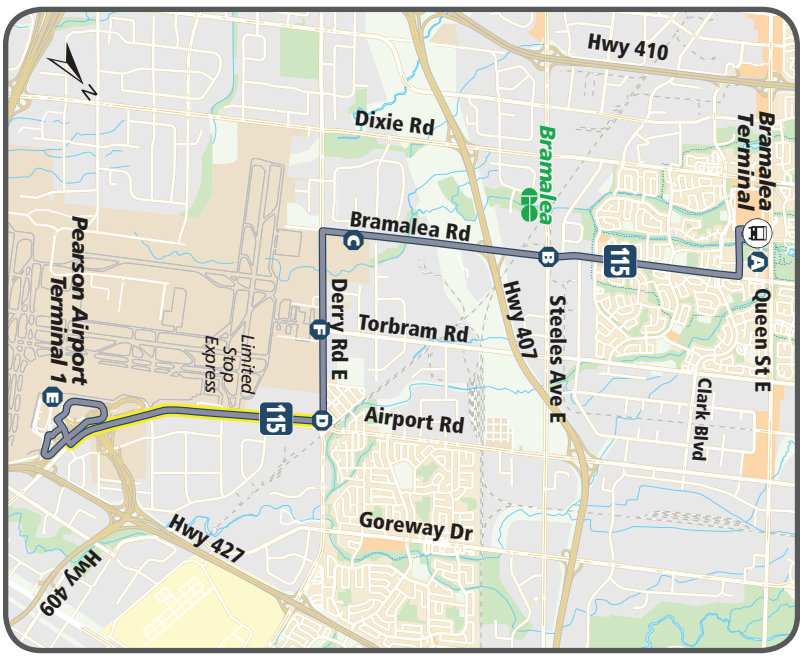

notes

No local service provided between Derry Rd and Pearson Airport. Upon passenger request at designated bus stops, southbound trips will stop for drop offs only, and northbound trips will stop for pickups only. MiWay provides local service between these points.

SOUTHBOUND: Sunday / Holidays				
Bramalea Terminal	Bramalea Rd & Steeles Ave	Bramalea Rd & Boylen Rd	Derry Rd & Airport Rd	Pearson Airport - Terminal 1
A	B	C	D	E
6:26	6:32	6:36	6:40	6:50
7:26	7:32	7:36	7:41	7:51
8:26	8:32	8:36	8:42	8:52
8:56	9:02	9:06	9:12	9:22
9:26	9:32	9:36	9:42	9:52
9:56	10:02	10:06	10:12	10:22
10:26	10:32	10:36	10:42	10:52
10:56	11:02	11:06	11:12	11:22
11:26	11:32	11:36	11:42	11:52
11:56	12:02	12:06	12:12	12:23
12:26	12:32	12:36	12:42	12:53
12:56	1:02	1:06	1:12	1:23
1:26	1:33	1:37	1:43	1:54
1:56	2:03	2:07	2:13	2:24
2:26	2:33	2:37	2:43	2:54
2:56	3:03	3:07	3:13	3:24
3:26	3:33	3:37	3:43	3:54
3:56	4:03	4:07	4:13	4:24
4:26	4:33	4:37	4:43	4:54
4:56	5:03	5:07	5:13	5:24
5:26	5:33	5:37	5:43	5:54
5:56	6:03	6:07	6:12	6:23
6:50	6:57	7:01	7:06	7:16
7:47	7:54	7:58	8:03	8:13
8:47	8:54	8:58	9:03	9:13
9:47	9:54	9:58	10:03	10:13
10:47	10:54	10:58	11:03	11:13

Airport Express

Monday – Sunday

Effective: April 30, 2018

While every effort will be made to keep to the timetables, Brampton Transit does not undertake that its buses will be operated in accordance with them, or at all. Brampton Transit will not be responsible for any loss, damage or inconvenience caused by any operating failure or in consequence of any inaccuracies in this timetable.

For more information, call 905-874-2999.
Monday to Friday 7:00 a.m. to 9:00 p.m.
Saturday 7:00 a.m. to 7:00 p.m.
Sunday 9:00 a.m. to 6:00 p.m.

Alternate formats available upon request.

bramptontransit.com

905.874.2999

bramptontransit.com

905.874.2999