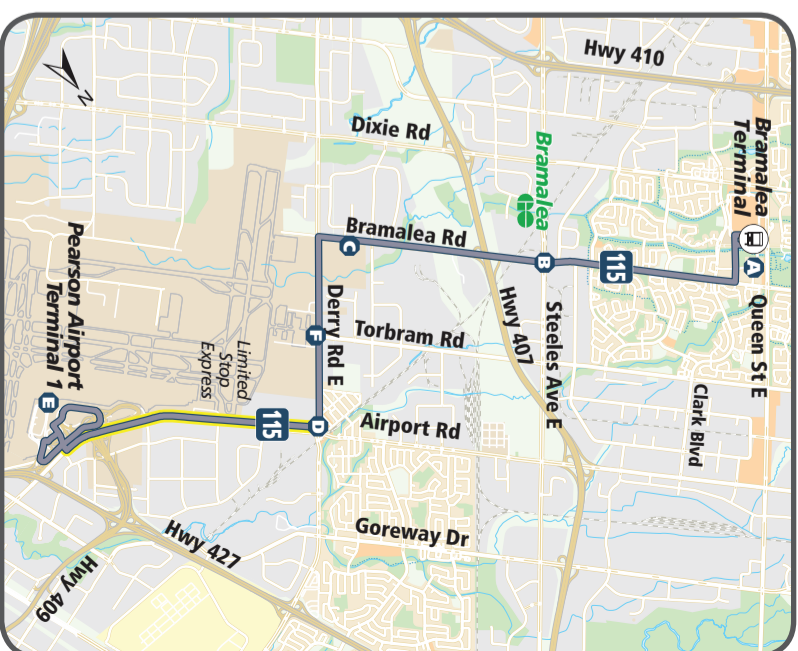

notes

No local service provided between Derry Rd and Pearson Airport. Upon passenger request at designated bus stops, southbound trips will stop for drop offs only, and northbound trips will stop for pickups only. MiWay provides local service between these points.

SOUTHBOUND: Sunday / Holidays				
Bramalea Terminal	Bramalea Rd & Steeles Ave	Bramalea Rd & Boylen Rd	Derry Rd & Airport Rd	Pearson Airport - Terminal 1
A	B	C	D	E
6:26	6:32	6:36	6:40	6:50
7:26	7:32	7:36	7:41	7:51
8:26	8:32	8:36	8:42	8:52
8:56	9:02	9:06	9:12	9:22
9:26	9:32	9:36	9:42	9:52
9:56	10:02	10:06	10:12	10:22
10:26	10:32	10:36	10:42	10:52
10:56	11:02	11:06	11:12	11:22
11:26	11:32	11:36	11:42	11:52
11:56	12:02	12:06	12:12	12:23
12:26	12:32	12:36	12:42	12:53
12:56	1:02	1:06	1:12	1:23
1:26	1:33	1:37	1:43	1:54
1:56	2:03	2:07	2:13	2:24
2:26	2:33	2:37	2:43	2:54
2:56	3:03	3:07	3:13	3:24
3:26	3:33	3:37	3:43	3:54
3:56	4:03	4:07	4:13	4:24
4:26	4:33	4:37	4:43	4:54
4:56	5:03	5:07	5:13	5:24
5:26	5:33	5:37	5:43	5:54
5:56	6:03	6:07	6:12	6:23
6:50	6:57	7:01	7:06	7:16
7:47	7:54	7:58	8:03	8:13
8:47	8:54	8:58	9:03	9:13
9:47	9:54	9:58	10:03	10:13
10:47	10:54	10:58	11:03	11:13

Airport Express

Monday – Sunday
Effective: March 5, 2018

While every effort will be made to keep to the timetables, Brampton Transit does not undertake that its buses will be operated in accordance with them, or at all. Brampton Transit will not be responsible for any loss, damage or inconvenience caused by any operating failure or in consequence of any inaccuracies in this timetable.

For more information, call 905-874-2999.
Monday to Friday 7:00 a.m. to 9:00 p.m.
Saturday 7:00 a.m. to 7:00 p.m.
Sunday 9:00 a.m. to 6:00 p.m.

Alternate formats available upon request.