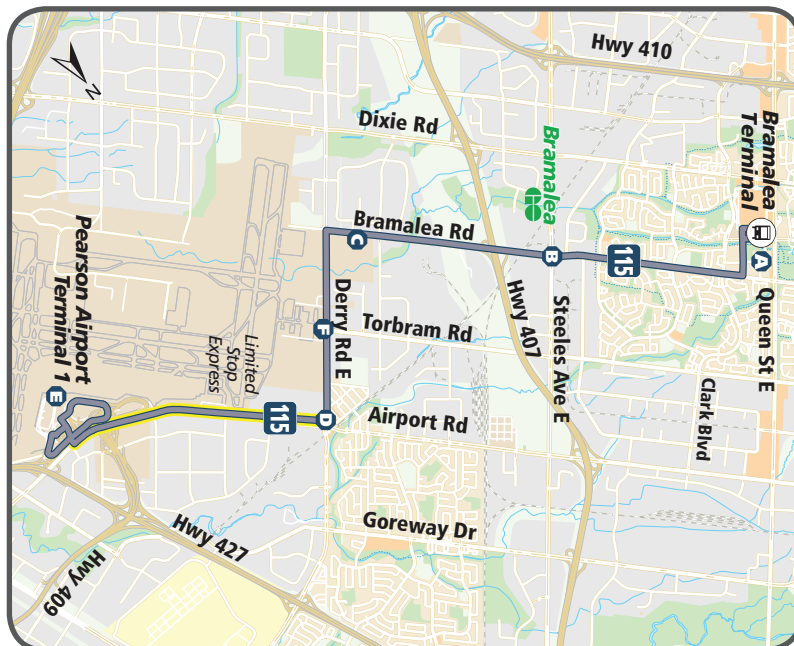

SOUTHBOUND: Sunday / Holidays				
Bramalea Terminal	Bramalea Rd & Steeles Ave	Bramalea Rd & Boylen Rd	Derry Rd & Airport Rd	Pearson Airport - Terminal 1
A	B	C	D	E
6:26	6:32	6:36	6:40	6:50
7:26	7:32	7:36	7:41	7:51
8:26	8:32	8:36	8:42	8:52
8:56	9:02	9:06	9:12	9:22
9:26	9:32	9:36	9:42	9:52
9:56	10:02	10:06	10:12	10:22
10:26	10:32	10:36	10:42	10:52
10:56	11:02	11:06	11:12	11:22
11:26	11:32	11:36	11:42	11:52
11:56	12:02	12:06	12:12	12:23
12:26	12:32	12:36	12:42	12:53
12:56	1:02	1:06	1:12	1:23
1:26	1:33	1:37	1:43	1:54
1:56	2:03	2:07	2:13	2:24
2:26	2:33	2:37	2:43	2:54
2:56	3:03	3:07	3:13	3:24
3:26	3:33	3:37	3:43	3:54
3:56	4:03	4:07	4:13	4:24
4:26	4:33	4:37	4:43	4:54
4:56	5:03	5:07	5:13	5:24
5:26	5:33	5:37	5:43	5:54
5:56	6:03	6:07	6:12	6:23
6:50	6:57	7:01	7:06	7:16
7:47	7:54	7:58	8:03	8:13
8:47	8:54	8:58	9:03	9:13
9:47	9:54	9:58	10:03	10:13
10:47	10:54	10:58	11:03	11:13

While every effort will be made to keep to the timetables, Brampton Transit does not undertake that its buses will be operated in accordance with them, or at all. Brampton Transit will not be responsible for any loss, damage or inconvenience caused by any operating failure or in consequence of any inaccuracies in this timetable.

For more information, call 905-874-2999.
Monday to Friday 7:00 a.m. to 9:00 p.m.
Saturday 7:00 a.m. to 7:00 p.m.
Sunday 9:00 a.m. to 6:00 p.m.

Alternate formats available upon request.

bramptontransit.com

905.874.2999

Monday – Sunday
Effective: September 5, 2017

Airport Express

115