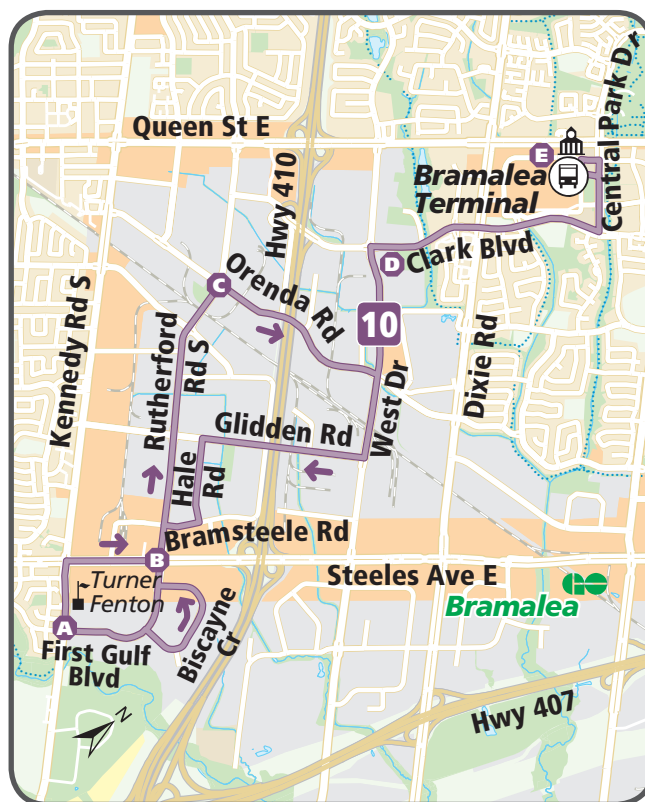

10

10

notes

Route 10 does not operate on Saturdays, Sundays or Holidays.

While every effort will be made to keep to the timetables, Brampton Transit does not undertake that its buses will be operated in accordance with them, or at all. Brampton Transit will not be responsible for any loss, damage or inconvenience caused by any operating failure or in consequence of any inaccuracies in this timetable.

For more information, call 905-874-2999.

Monday to Friday 7:00 a.m. to 9:00 p.m.

Saturday 7:00 a.m. to 7:00 p.m.

Sunday 9:00 a.m. to 6:00 p.m.

Alternate formats available upon request.

BRAMPTON
Flower City
brampton.ca

South Industrial

Monday – Friday

Effective: September 5, 2017

bramptontransit.com

905.874.2999

bramptontransit.com

905.874.2999