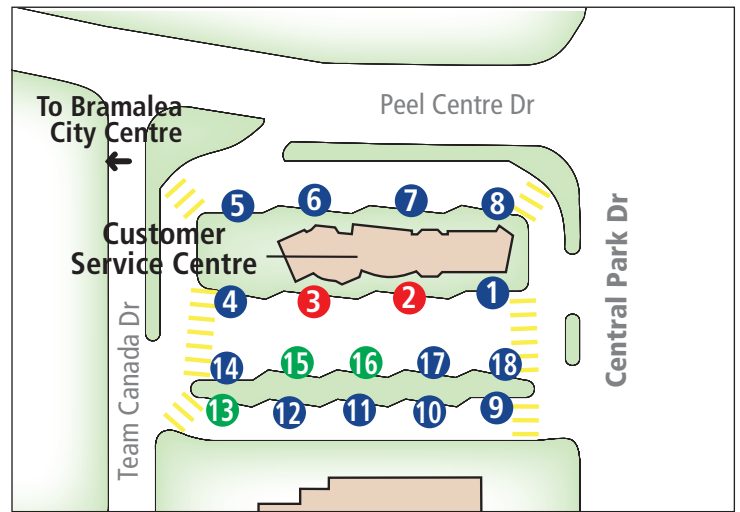

Bramalea Terminal

A Free Family Event for Newcomers

All tours begin and end at the Chinguacousy Branch of the Brampton Library.

Space is limited. Registration is required.
Wear comfortable shoes.