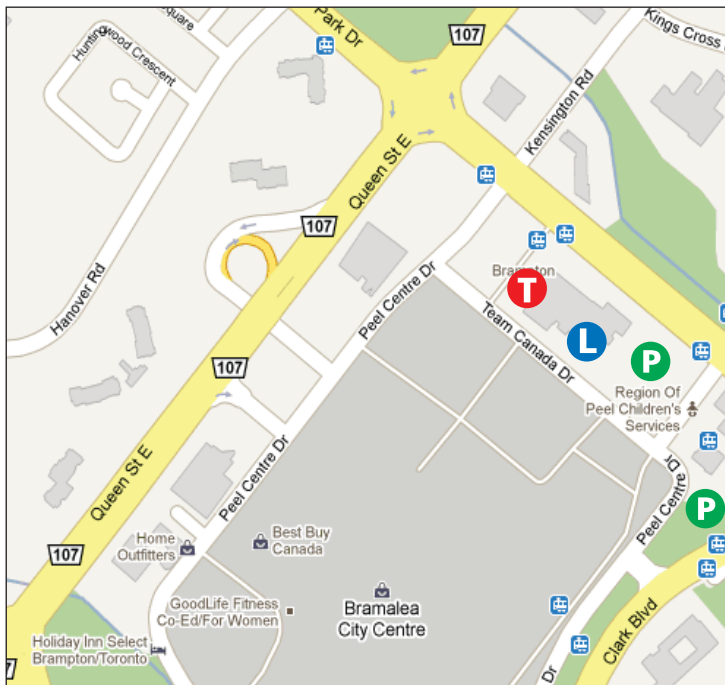

# Bramalea Terminal

## A Free Family Event for Newcomers

All tours begin and end at the Chinguacousy Branch of the Brampton Library.

Space is limited. Registration is required.  
Wear comfortable shoes.

**Bramalea Terminal** 160 Central Park Drive  
Brampton, ON 905.874.2999

### Bus Bays

- | Bus Bays | Bus Routes  |
|----------|---|
| 1        | 1 1A <b>Queen</b> (WESTBOUND To Major William Sharpe Rd)  |
| 2        | 501 501A <b>Züm Queen</b> (WESTBOUND To Downtown Brampton Terminal)   |
| 3        | 501 501A <b>Züm Queen</b> (EASTBOUND To York University Terminal)   |
| 4        | 1 <b>Queen</b> (EASTBOUND To Highway 50)<br>1A <b>Queen A</b> (EASTBOUND To Coventry Rd)  |
| 5        | 18 <b>Dixie</b> (NORTHBOUND To Countryside Dr)<br>18B <b>Dixie B</b> (NORTHBOUND To Trinity Common Mall)  |
| 6        | 18 <b>Dixie</b> (SOUTHBOUND To Meyerside Dr)<br>185 <b>Dixie Express</b> (SOUTHBOUND To Dixie Transitway Station)                                   |
| 7        | 15 <b>Bramalea</b> (SOUTHBOUND To Derry Rd via Bramalea GO Station)<br>15A <b>Bramalea A</b> (SOUTHBOUND To Bramalea GO Station)                    |
| 8        | 15 <b>Bramalea</b> (NORTHBOUND To Inspire Blvd)<br>15A <b>Bramalea A</b> (NORTHBOUND To Countryside Dr)   |
| 9        | 12 <b>Grenoble</b> (To Countryside Dr)  |
| 10       | 9 <b>Vodden</b> (WESTBOUND To Mount Pleasant GO Station)<br>19 <b>Fernforest</b> (To Countryside Dr)  |
| 11       | 9 <b>Vodden</b> (EASTBOUND To Williams Pkwy/Edvac Dr)<br>17 <b>Howden</b> (To Trinity Common Terminal)  |
| 12       | 10 <b>South Industrial</b> (To First Gulf Blvd)<br>16 <b>Southgate</b> (To Bramalea GO Station)   |
| 14       | 115 <b>Airport EXPRESS</b> (To Person Airport Terminal 1)   |
| 17       | 13 <b>Avondale</b> (To Bramalea GO Station)<br>20 <b>East Industrial</b> (To Devon Rd)<br>20A <b>East Industrial A</b> (To Driver Rd/Production Dr) |
| 18       | 8 <b>Centre</b> (To Bramalea Gateway Terminal)  |
| 13 15 16 | GO Transit Stops  |