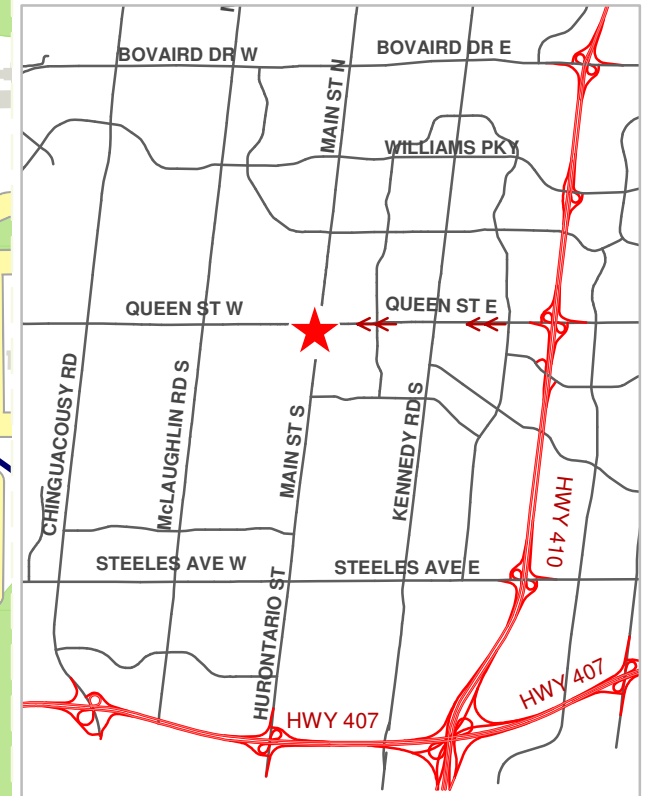

Brampton City Hall

Address: 2 Wellington St W, City Hall, Brampton ON, L6Y 4R2
 Phone: (905) 874 2000

Directions:

1. From East/West: Hwy 401 to Hwy 410 North
 From South: Hwy 403 to Hwy 410 North
 From North: Hwy 410 South
2. West on Queen St E for 3km
3. South on George St S
4. End at City Hall